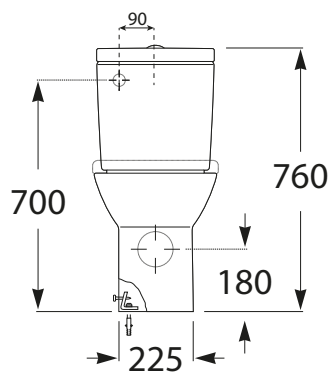

## Roca Debba Close Coupled Back to Wall Back Inlet Toilet Suite with Soft Close Quick Release Seat White (4\*)

SPECIFICATIONS	
Recommended Use	Domestic, Hotel & Commercial
Material	Vitreous China
Colour	White
Weight of Pan	26.5 kg
Weight of Cistern	10 kg
Water Inlet Position	Back Inlet
Inlet Valve Pressure Rating	500kPa
Pan Fixing	Fixed to floor using fixing bolts (not supplied) and bedded with sealant.
Toilet Seat	Soft Close Quick Release
Rim Configuration	Box Rim
Outlet Type	Universal S & P Trap
S Trap Setout	95 - 155mm
P Trap Setout	180mm
WARRANTY	
Warranty - Domestic Use	7 Years
Spare Parts & Labour	12 Months
<i>Please refer to Warranty Page for full Terms and Conditions</i>	

Dimensions are nominal measurements only.

**Disclaimer:** Products in this specification manual must by regulation be installed by licensed and registered trade people. The manufacturer/distributor reserves the right to vary specifications or delete models from their range without prior notification. Dimensions are nominal measurements only. Dimensions and set-outs listed are correct at time of publication however the manufacturer/distributor takes no responsibility for printing errors.