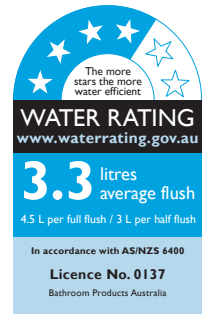

## Roca Debba Close Coupled Back to Wall Back Inlet Toilet Suite with Soft Close Quick Release Seat White (4\*)

SPECIFICATIONS	
Recommended Use	Domestic, Hotel & Commercial
Material	Vitreous China
Colour	White
Weight of Pan	26.5 kg
Weight of Cistern	10 kg
Water Inlet Position	Back Inlet
Inlet Valve Pressure Rating	500kPa
Pan Fixing	Fixed to floor using fixing bolts (not supplied) and bedded with sealant.
Toilet Seat	Soft Close Quick Release
Rim Configuration	Box Rim
Outlet Type	Universal S & P Trap
S Trap Setout	95 - 155mm
P Trap Setout	180mm
WARRANTY	
Warranty - Domestic Use	7 Years
Spare Parts & Labour	12 Months
<i>Please refer to Warranty Page for full Terms and Conditions</i>	