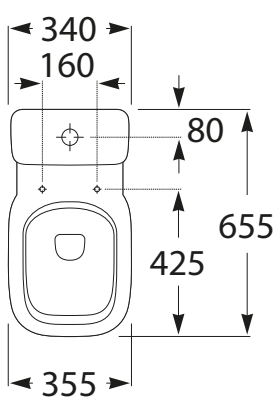

## Roca Debba Close Coupled Back to Wall Back Inlet Toilet Suite with Soft Close Quick Release Seat White (4\*)

SPECIFICATIONS	
Recommended Use	Domestic, Hotel & Commercial
Material	Vitreous China
Colour	White
Weight of Pan	26.5 kg
Weight of Cistern	10 kg
Water Inlet Position	Back Inlet
Inlet Valve Pressure Rating	500kPa
Pan Fixing	Fixed to floor using fixing bolts (not supplied) and bedded with sealant.
Toilet Seat	Soft Close Quick Release
Rim Configuration	Box Rim
Outlet Type	Universal S & P Trap
S Trap Setout	95 - 155mm
P Trap Setout	180mm
WARRANTY	
Warranty - Domestic Use	7 Years
Spare Parts & Labour	12 Months
<i>Please refer to Warranty Page for full Terms and Conditions</i>	

Dimensions are nominal measurements only.

**Disclaimer:** Products in this specification manual must by regulation be installed by licensed and registered trade people. The manufacturer/distributor reserves the right to vary specifications or delete models from their range without prior notification. Dimensions are nominal measurements only. Dimensions and set-outs listed are correct at time of publication however the manufacturer/distributor takes no responsibility for printing errors.