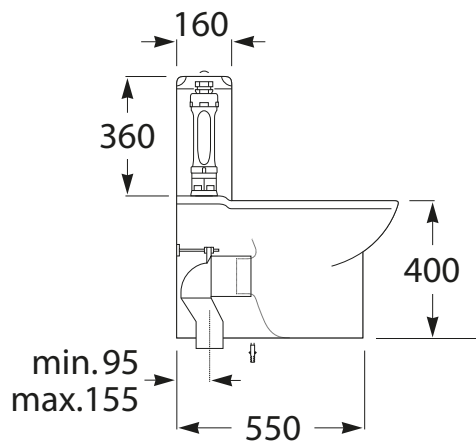

## Roca Debba Close Coupled Back to Wall Back Inlet Toilet Suite with Soft Close Quick Release Seat White (4\*)

SPECIFICATIONS	
Recommended Use	Domestic, Hotel & Commercial
Material	Vitreous China
Colour	White
Weight of Pan	26.5 kg
Weight of Cistern	10 kg
Water Inlet Position	Back Inlet
Inlet Valve Pressure Rating	500kPa
Pan Fixing	Fixed to floor using fixing bolts (not supplied) and bedded with sealant.
Toilet Seat	Soft Close Quick Release
Rim Configuration	Box Rim
Outlet Type	Universal S & P Trap
S Trap Setout	95 - 155mm
P Trap Setout	180mm
WARRANTY	
Warranty - Domestic Use	7 Years
Spare Parts & Labour	12 Months
<i>Please refer to Warranty Page for full Terms and Conditions</i>	

Dimensions are nominal measurements only.

**Disclaimer:** Products in this specification manual must by regulation be installed by licensed and registered trade people. The manufacturer/distributor reserves the right to vary specifications or delete models from their range without prior notification. Dimensions are nominal measurements only. Dimensions and set-outs listed are correct at time of publication however the manufacturer/distributor takes no responsibility for printing errors.