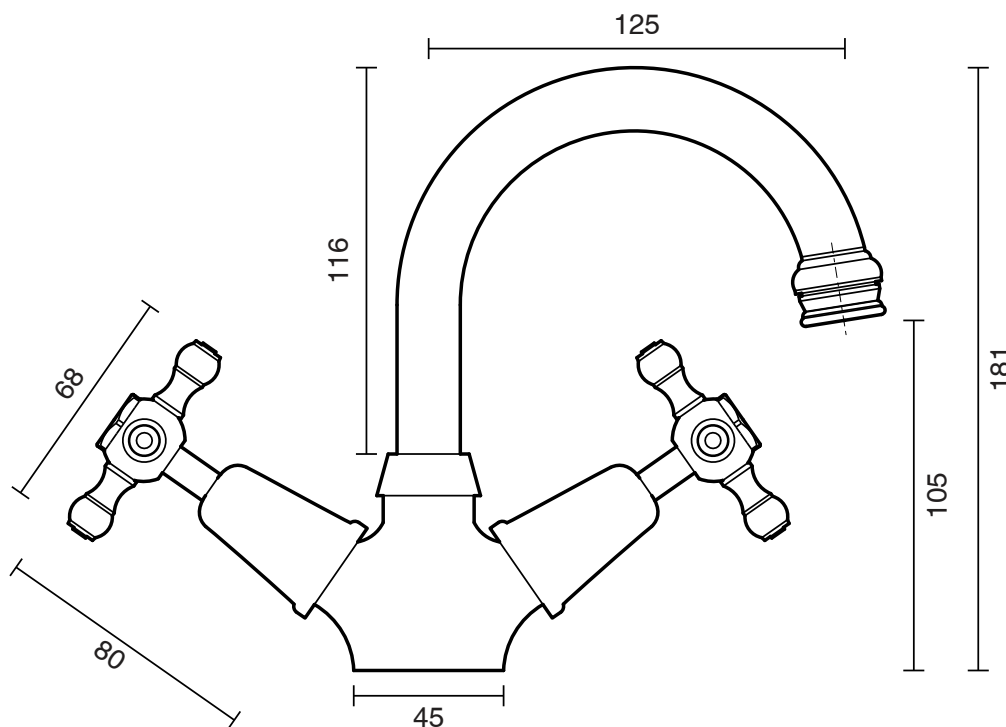

KADO

Kado Era Basin Twinner Cross Handles Brass Gold (5 Star)

9507638

SPECIFICATIONS	
Recommended Use	Domestic, Hotel & Commercial
Colour	Brass Gold
Finish	Polished
Material	DR Brass
Recommended Pressure Range	150 - 500 kPa
Maximum Continuous Working Temperature	80 deg C
Suitable for Storage Tank Hot Water	Yes
Suitable for Continuous Flow Hot Water	Yes
Suitable for Gravity Feed Hot Water	No
WARRANTY	
Warranty - Domestic Use	10 Years
Spare Parts & Labour	12 Months
<i>Please refer to Warranty Page for full Terms and Conditions</i>	