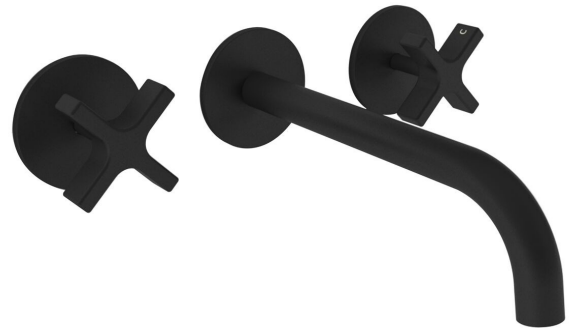

Milli

Milli Exo Wall Basin Set Matte Black (4 Star)

2299074

SPECIFICATIONS

Recommended Use	Domestic, Hotel & Commercial
Colour	Matte Black
Finish	Matte
Body Material	Electroplated Brass
Recommended Pressure Range	150 - 500 kPa
Maximum Continuous Working Temperature	80 deg C
Suitable for Storage Tank Hot Water	Yes
Suitable for Continuous Flow Hot Water	Yes
Suitable for Gravity Feed Hot Water	No

WARRANTY

Warranty - Domestic Use	15 Years
Spare Parts & Labour	5 Years

Please refer to Warranty Page for full Terms and Conditions