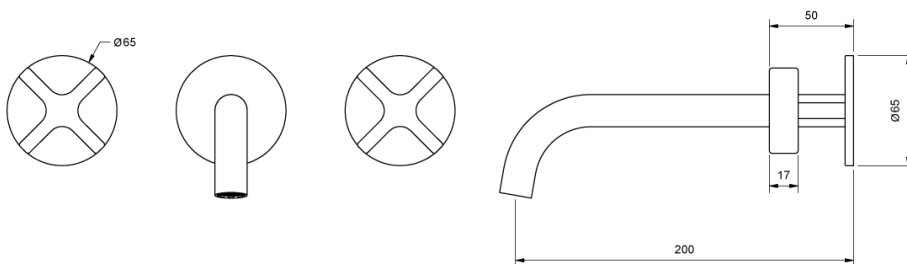

Milli

Milli Exo Wall Basin Set Matte Black (4 Star)

2299074

SPECIFICATIONS

Recommended Use	Domestic, Hotel & Commercial
Colour	Matte Black
Finish	Matte
Body Material	Electroplated Brass
Recommended Pressure Range	150 - 500 kPa
Maximum Continuous Working Temperature	80 deg C
Suitable for Storage Tank Hot Water	Yes
Suitable for Continuous Flow Hot Water	Yes
Suitable for Gravity Feed Hot Water	No

WARRANTY

Warranty - Domestic Use	15 Years
Spare Parts & Labour	5 Years

Please refer to Warranty Page for full Terms and Conditions