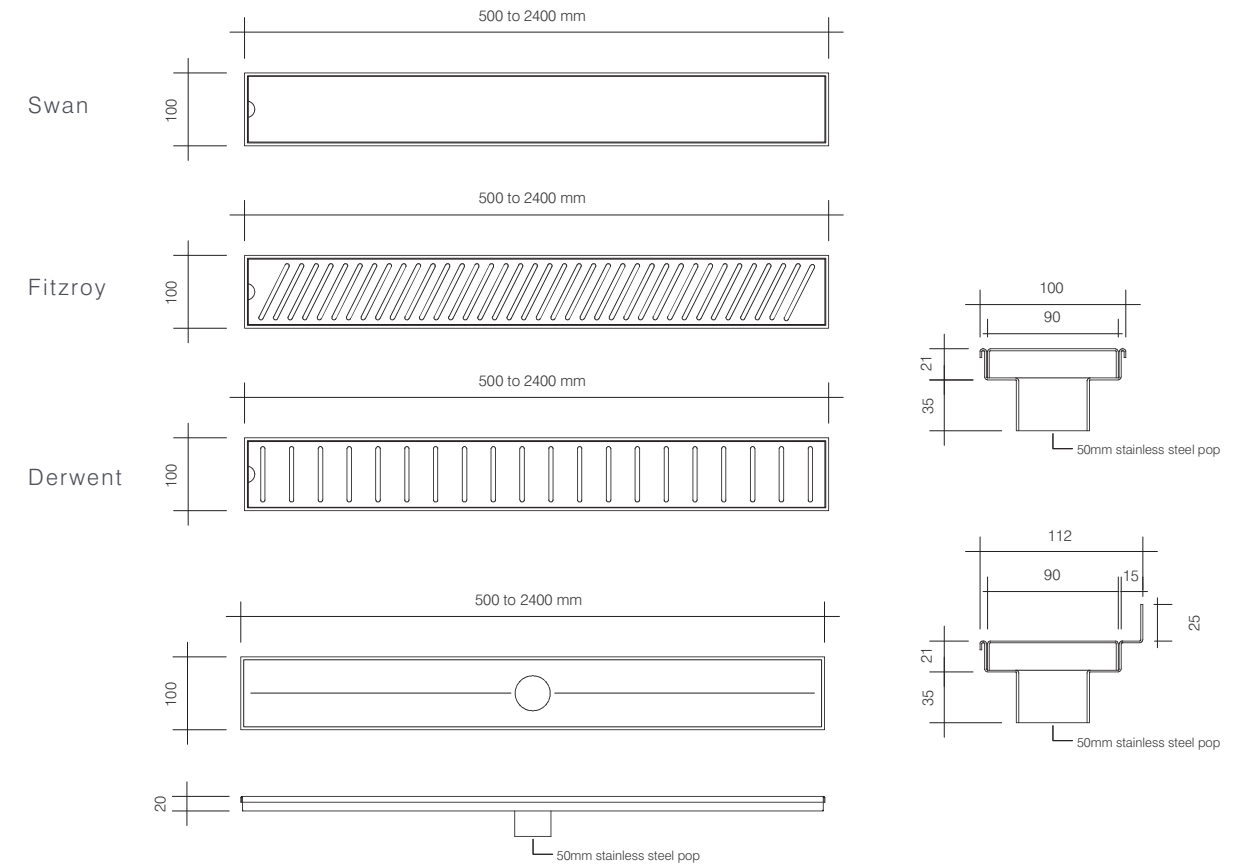

veitch

reece

SHOWER CHANNELS

Swan

This exclusive range of shower channels in both 100mm and 65mm width combines function with uncomplicated design.

The Veitch shower channel has both a stainless steel channel and a stainless steel grate.

Available in both Satin and Chrome finish the grate features a finger hole at one end to enable removal for easy cleaning.

Fitzroy

With a range of styles, the shower channel and grate can be configured to compliment all bathroom situations.

The channel can be made any length to 2400mm to span any shower.

Tiling upstands for improved waterproofing can be added when the channel is positioned against a wall.

Derwent

The 50mm outlet can be moved anywhere along the length of the channel to align with existing plumbing.

Quick turn-around models are available in 800, 900, 1200, 1500mm lengths with a centre waste outlet and tiling upstands.

Veitch Stainless Steel Channels are Made in Australia.

100 series

65 series