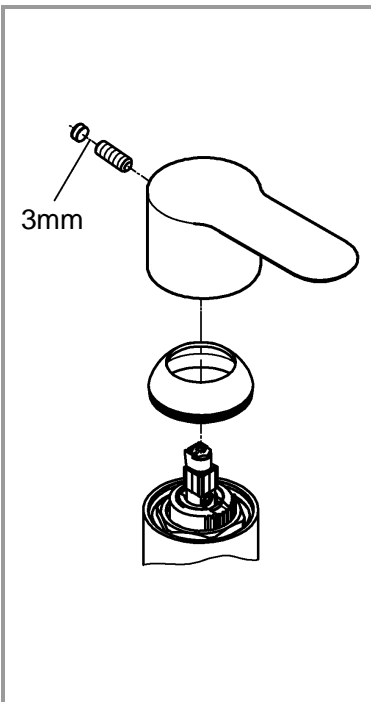

Installation and connection, see Fig. [1] - [3].

Refer to the dimensional drawing.

The cold-water supply must be connected on the right and the hot-water supply on the left.

Open cold and hot-water supply and check connections for watertightness!

Replacing the cartridge.

Assemble in reverse order.

Observe the correct installation position!

Make sure that the cartridge seals engage in the grooves on the housing. Screw in and tighten screwing.

Replacement parts (* = special accessories).

Care

For directions on the care of this fitting, refer to the accompanying Care Instructions.

1a

1b

2

3

LINEARE NEW
 BASIN MIXER
 MODEL #32252001

Pure Freude
 an Wasser