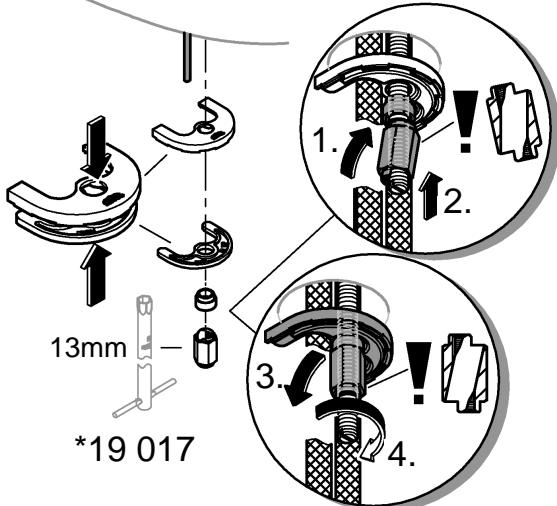

Installation and connection, see Fig. [1] - [3].

Refer to the dimensional drawing.

The cold-water supply must be connected on the right and the hot-water supply on the left.

Open cold and hot-water supply and check connections for watertightness!

Replacing the cartridge.

Assemble in reverse order.

Observe the correct installation position!

Make sure that the cartridge seals engage in the grooves on the housing. Screw in and tighten screwing.

Replacement parts (* = special accessories).

Care

For directions on the care of this fitting, refer to the accompanying Care Instructions.

1a

1b

2

3

LINEARE NEW
 BASIN MIXER
 MODEL #32252001

Pure Freude
 an Wasser

Spare Parts

Product Description	Order-nr.	Units per package
Lever	46980000	1
Cap	46581000	1
Screw coupling	07419000	1
Cartridge	46580000	1
Shank fastening assembly	46645000	1
Mounting wrench - optional extra	19017000	0