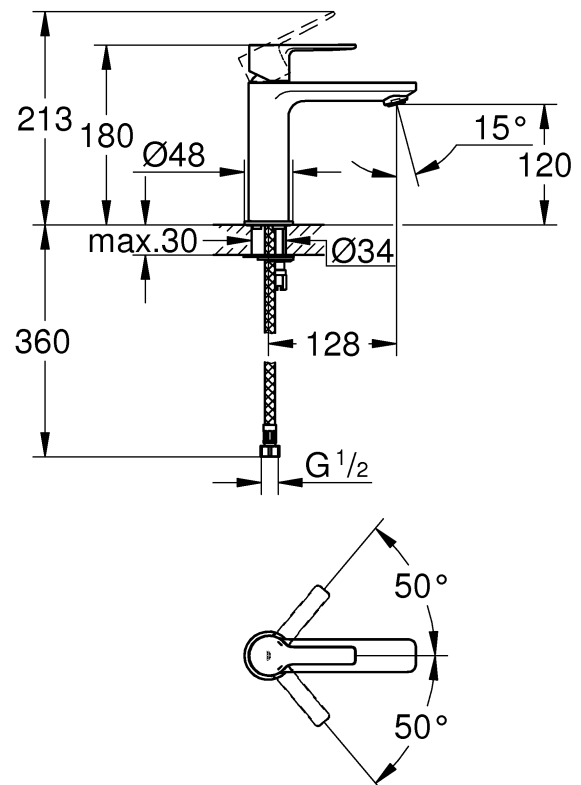

Product Description:

Lineare New Single Lever Basin Mixer
S-Size
Single Hole Installation

GROHE SilkMove® 28mm ceramic cartridge
Adjustable flow rate limiter

GROHE Long-life finish® chrome finish

GROHE QuickFix Plus Rapid Installation System

Mousseur (Aerator)
Smooth body
Flexible connection hoses