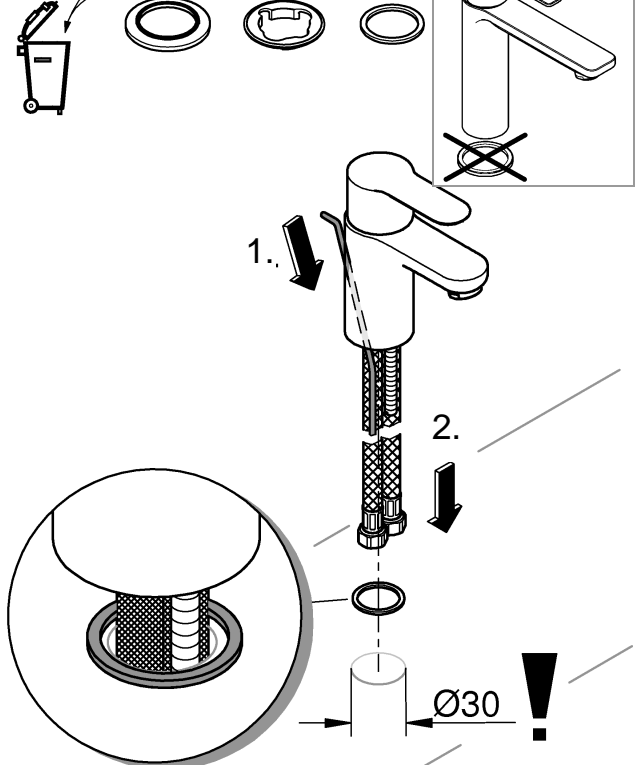

Installation and connection, see Fig. [1] - [3].

Refer to the dimensional drawing.

The cold-water supply must be connected on the right and the hot-water supply on the left.

Open cold and hot-water supply and check connections for watertightness!

Replacing the cartridge.

Assemble in reverse order.

Observe the correct installation position!

Make sure that the cartridge seals engage in the grooves on the housing. Screw in and tighten screwing.

Replacement parts (* = special accessories).

Care

For directions on the care of this fitting, refer to the accompanying Care Instructions.

1a

1b

2

3

LINEARE NEW
 BASIN MIXER
 MODEL #32252001

Pure Freude
 an Wasser

Spare Parts

Product Description	Order-nr.	Units per package
Lever	46980000	1
Cap	46581000	1
Screw coupling	07419000	1
Cartridge	46580000	1
Shank fastening assembly	46645000	1
Mounting wrench - optional extra	19017000	0