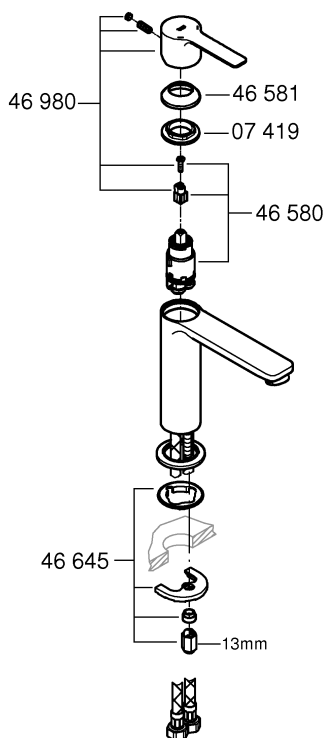

Installation and connection, see Fig. [1] - [3].

Refer to the dimensional drawing.

The cold-water supply must be connected on the right and the hot-water supply on the left.

Open cold and hot-water supply and check connections for watertightness!

Replacing the cartridge.

Assemble in reverse order.

Observe the correct installation position!

Make sure that the cartridge seals engage in the grooves on the housing. Screw in and tighten screwing.

Replacement parts (* = special accessories).

Spare Parts

Product Description	Order-nr.	Units per package
Lever	46980000	1
Cap	46581000	1
Screw coupling	07419000	1
Cartridge	46580000	1
Shank fastening assembly	46645000	1
Mounting wrench - optional extra	19017000	0