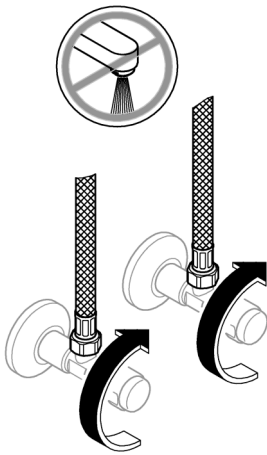

Replacing the cartridge.

Assemble in reverse order.

Observe the correct installation position!

Make sure that the cartridge seals engage in the grooves on the housing. Screw in and tighten screwing.

Replacement parts (* = special accessories).

Care

For directions on the care of this fitting, refer to the accompanying Care Instructions.

1a

1b

2

3

LINEARE NEW
 BASIN MIXER
 MODEL #32252001

Pure Freude
 an Wasser

Spare Parts

Product Description	Order-nr.	Units per package
Lever	46980000	1
Cap	46581000	1
Screw coupling	07419000	1
Cartridge	46580000	1
Shank fastening assembly	46645000	1
Mounting wrench - optional extra	19017000	0