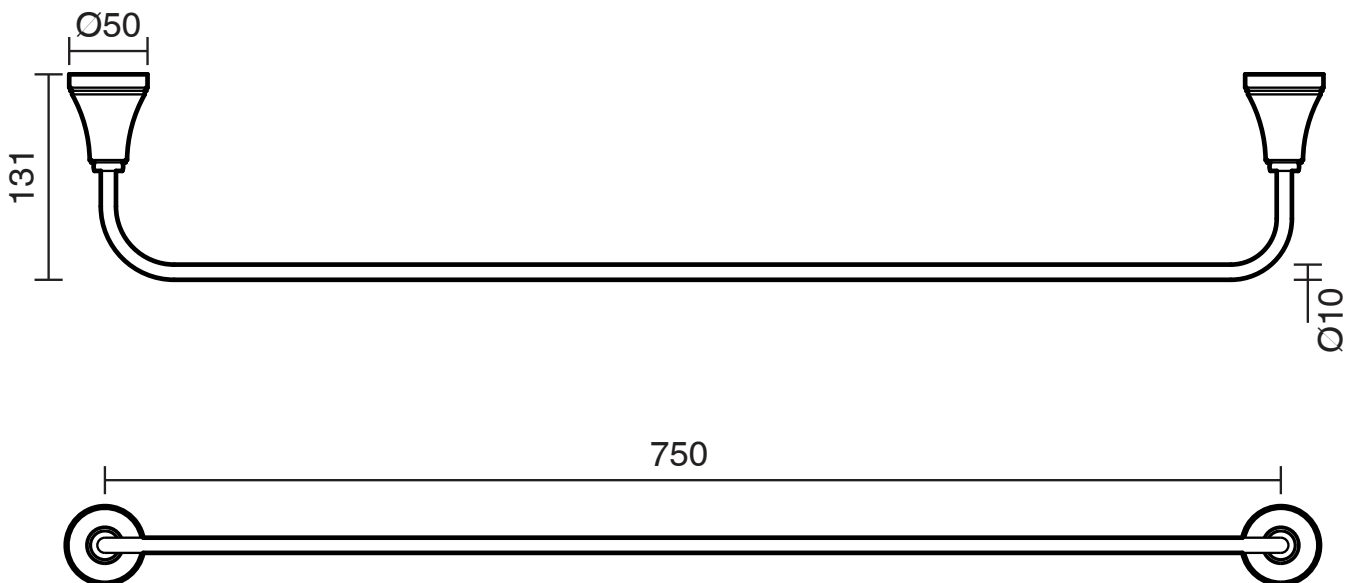

KADO

Kado Era Single Towel Rail 750mm Brass Gold

9507714

SPECIFICATIONS

Recommended Use	Domestic, Hotel & Commercial
Colour	Brass Gold
Material	Zinc/Steel

WARRANTY

Replacement Only - Domestic Use	10 Years
Parts Replacement Only	12 Months

Please refer to Warranty Page for full Terms and Conditions

Dimensions are nominal measurements only.

CLEANING RECOMMENDATIONS:

We recommend the use of soapy water or approved cleaners. This product should not be cleaned with abrasive materials. Damage caused by any improper treatment is not covered by the product warranty. Refer to Warranty Conditions

Disclaimer: Products in this specification manual must by regulation be installed by licensed and registered trade people. The manufacturer/distributor reserves the right to vary specifications or delete models from their range without prior notification. Dimensions are nominal measurements only. Dimensions and set-outs listed are correct at time of publication however the manufacturer/distributor takes no responsibility for printing errors.

Published 12/10/2023

To see the complete Kado range go to www.reece.com.au