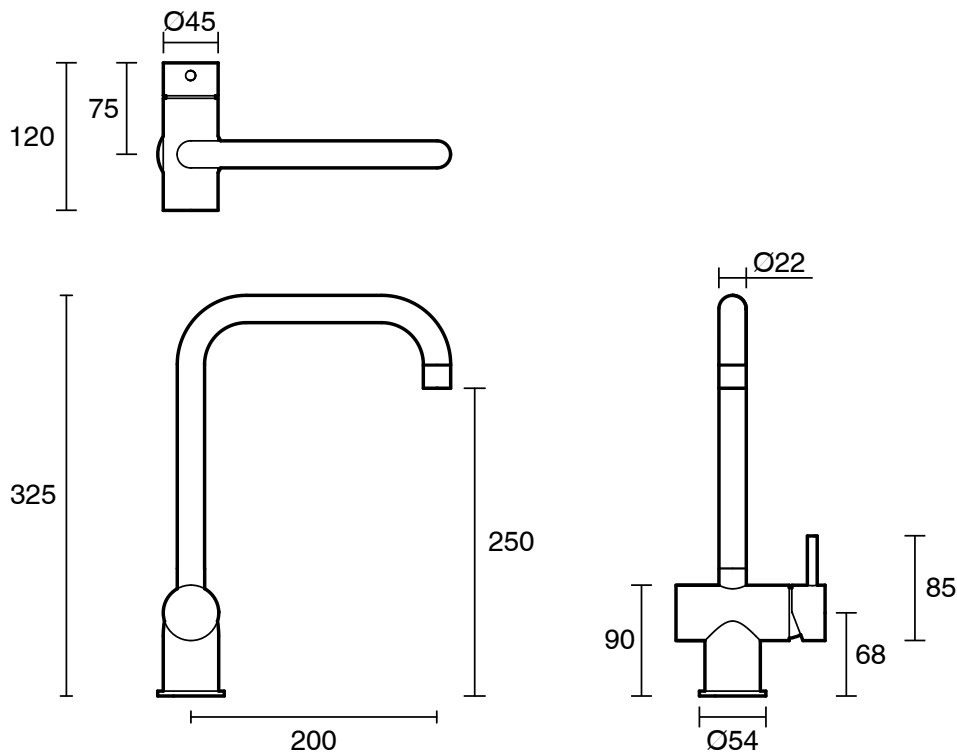

## Sussex Scala Sink Mixer Tap Large Square Spout Right Hand LUX PVD Matte Opium Black (4 Star)

2267084

SPECIFICATIONS	
Recommended Use	Residential;Commercial
Colour Finish	Matte Opium Black
Primary Material	Brass
Recommended Pressure Range	150 - 500 kPa as per AS3500
Max Continuous Working Temperature (deg C)	65
Min Continuous Working Temperature (deg C)	1
WARRANTY	
Residential Use (Years)	40
Commercial Use (Years)	10
<i>Please refer to Sussex Warranty page for full Terms and Conditions</i>	

Dimensions are nominal measurements only.