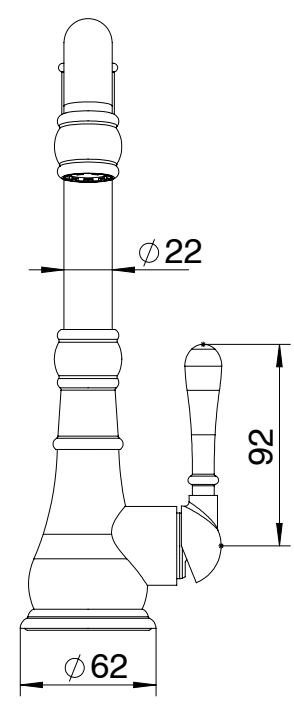

WARRANTY

Warranty - Domestic Use	15 Years
Spare Parts & Labour	12 Months

Please refer to Warranty Page for full Terms and Conditions