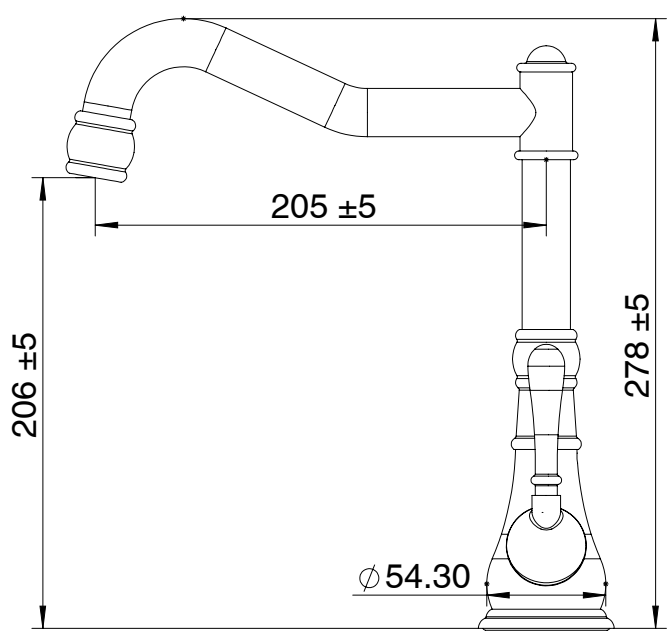

WARRANTY

Warranty - Domestic Use	15 Years
Spare Parts & Labour	12 Months

Please refer to Warranty Page for full Terms and Conditions