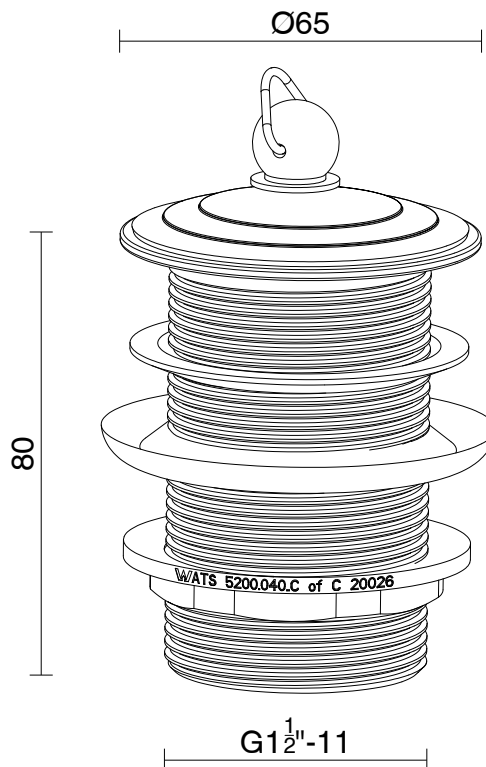

mizu

Mizu Drift 40mm Plug & Waste with No Overflow Polished Brass Gold

204474

SPECIFICATIONS

Recommended Use	Domestic, Hotel & Commercial
Body Material	DR Brass
Colour	Polished Brass Gold
Finish	Polished
Overflow Configuration	No Overflow
Waste Size	40 mm

WARRANTY

Replacement Only - Domestic Use	12 Months

Please refer to Warranty Page for full Terms and Conditions

Dimensions are nominal measurements only.

CLEANING RECOMMENDATIONS:

We recommend using a soft cloth or moist sponge with soapy water or mild detergent. Rinse with clean water, towel dry after cleaning. Clean regularly to protect surface finish. Do not use chemical or abrasive cleaners, avoid using a scrubbing brush or scourer sponge to clean. A soft brush can be used for hard to reach places. Damage caused by any improper treatment is not covered by the product warranty. Refer to Warranty Conditions.

Disclaimer: Products in this specification manual must by regulation be installed by licensed and registered trade people. The manufacturer/distributor reserves the right to vary specifications or delete models from their range without prior notification. Dimensions are nominal measurements only. Dimensions and set-outs listed are correct at time of publication however the manufacturer/distributor takes no responsibility for printing errors.

Published 03/05/2023

To see the complete Mizu range go to
www.reece.com.au