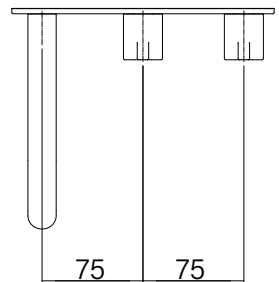

**Faucet Strommen Vara Wall Basin / Bath Hostess Tap System Right Hand 150mm Kit
Armada Bronze (6 Star) Lead Free
39995**

SPECIFICATIONS

Recommended Use	Domestic; Commercial; Hotel
Colour Finish	Armada Bronze
Primary Material	DR Brass
Recommended Pressure Range	300 - 500 kPa
Max Continuous Working Temperature (deg C)	65
Min Continuous Working Temperature (deg C)	5
Hot Water Unit Suitability	Storage Tank, Continuous Flow

WARRANTY

Warranty - Domestic Use (Years)	40
Spare Parts & Labour (Years)	10

Please refer to Warranty Page for full Terms and Conditions

Dimensions are nominal measurements only.

CLEANING RECOMMENDATIONS:

We recommend the use of soapy water or approved cleaners. This product should not be cleaned with abrasive materials. Damage caused by any improper treatment is not covered by the product warranty. Refer to Warranty Conditions

Disclaimer: Products in this specification manual must by regulation be installed by licensed and registered trade people. The manufacturer/distributor reserves the right to vary specifications or delete models from their range without prior notification. Dimensions are nominal measurements only. Dimensions and set-outs listed are correct at time of publication however the manufacturer/distributor takes no responsibility for printing errors.
Published 11/02/2026

To see the complete Faucet Strommen Vara range go to www.reece.com.au