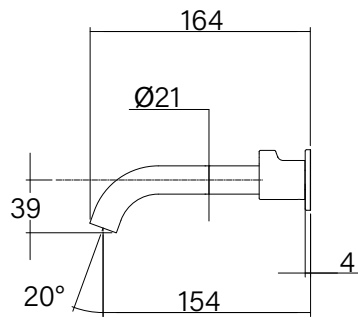

**Faucet Strommen Vara Wall Basin / Bath Hostess Tap System Right Hand 150mm Kit
Armada Bronze (6 Star) Lead Free
39995**

SPECIFICATIONS

Recommended Use	Domestic; Commercial; Hotel
Colour Finish	Armada Bronze
Primary Material	DR Brass
Recommended Pressure Range	300 - 500 kPa
Max Continuous Working Temperature (deg C)	65
Min Continuous Working Temperature (deg C)	5
Hot Water Unit Suitability	Storage Tank, Continuous Flow

WARRANTY

Warranty - Domestic Use (Years)	40
Spare Parts & Labour (Years)	10

Please refer to Warranty Page for full Terms and Conditions

Dimensions are nominal measurements only.

CLEANING RECOMMENDATIONS:

We recommend the use of soapy water or approved cleaners. This product should not be cleaned with abrasive materials. Damage caused by any improper treatment is not covered by the product warranty. Refer to Warranty Conditions

Disclaimer: Products in this specification manual must by regulation be installed by licensed and registered trade people. The manufacturer/distributor reserves the right to vary specifications or delete models from their range without prior notification. Dimensions are nominal measurements only. Dimensions and set-outs listed are correct at time of publication however the manufacturer/distributor takes no responsibility for printing errors.
Published 11/02/2026

To see the complete Faucet Strommen Vara range go to www.reece.com.au