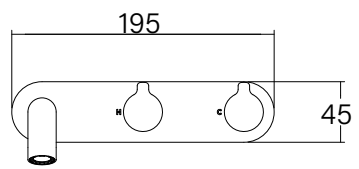

Dimensions are nominal measurements only.

CLEANING RECOMMENDATIONS:

We recommend the use of soapy water or approved cleaners. This product should not be cleaned with abrasive materials. Damage caused by any improper treatment is not covered by the product warranty. Refer to Warranty Conditions

Disclaimer: Products in this specification manual must by regulation be installed by licensed and registered trade people. The manufacturer/distributor reserves the right to vary specifications or delete models from their range without prior notification. Dimensions are nominal measurements only. Dimensions and set-outs listed are correct at time of publication however the manufacturer/distributor takes no responsibility for printing errors.
Published 11/02/2026

To see the complete Faucet Strommen Vara range go to www.reece.com.au