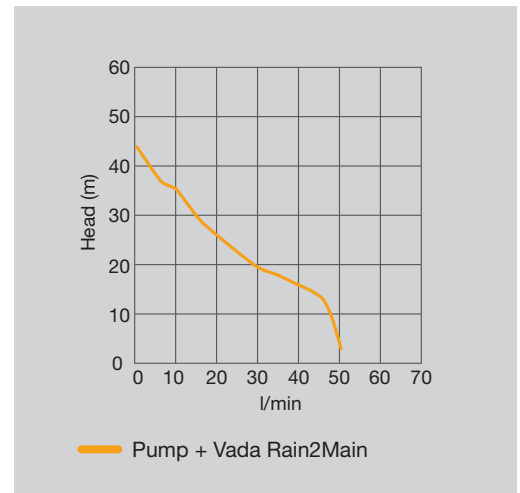

Applications

Household pressure systems, garden irrigation, or water transfer. Perfect for use where the water source is located below ground or water must be lifted from below the level of the pump.

Product Codes