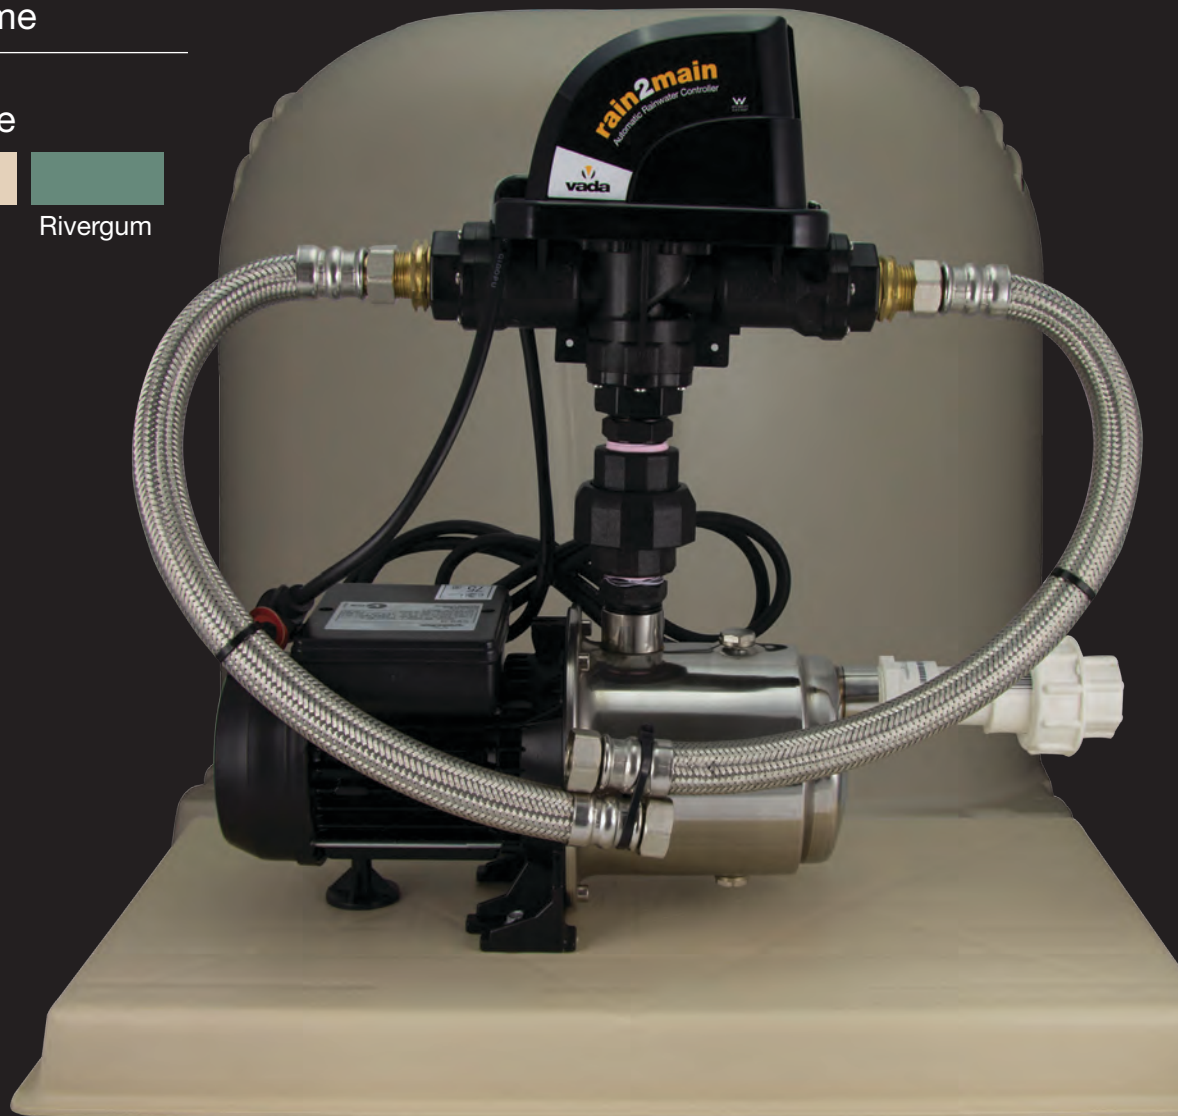

READY2GO

Complete **Automatic** Rainwater Control System

Fully assembled complete system – ready to install

Save up to 45 minutes in installation time

Pump cover colours available

Charcoal

Merino

Rivergum

Includes

Assembled Vada Rain2Main and pump mounted on base
Flexible hoses, fittings and barrel union
Protective slimline pump cover

vada

Vada Rain2Main Automatic Rainwater Controller

The WaterMark approved Vada Rain2Main is an automatic rainwater controller utilised in dual water source systems where rainwater is given priority over mains water for everyday applications such as filling a washing machine or flushing a toilet. It senses whether rainwater is available in the tank and automatically selects the appropriate water source, ensuring the benefits of a rainwater tank are fully maximised.

V80-H

The Vada horizontal multistage pumps combine the functional benefits of centrifugal pumps and the practical benefits of self priming pumps. Offering a pump that delivers high hydraulic pressure and flow rate performance.

Applications

Household pressure systems, garden irrigation, or water transfer. Excellent efficiency makes these pumps ideal for high pressure applications and where low noise levels are required.

V60-J

The Vada series of self priming jet pumps combine the functional benefits of centrifugal pumps and the practical and qualitative benefits of self-priming pumps. The pumps are fitted with a Venturi system guaranteeing optimum hydraulic efficiency and great performance under high suction lift applications.