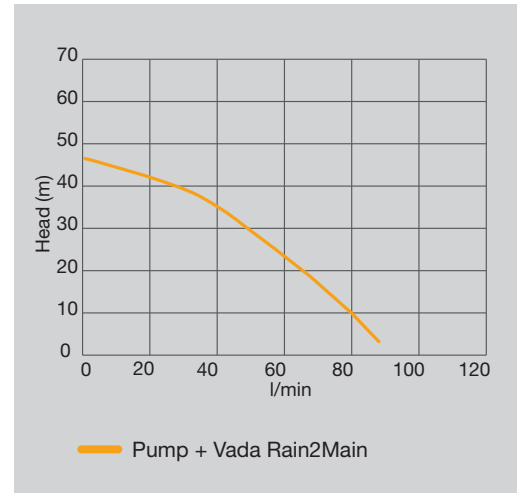

Vada Rain2Main Automatic Rainwater Controller

The WaterMark approved Vada Rain2Main is an automatic rainwater controller utilised in dual water source systems where rainwater is given priority over mains water for everyday applications such as filling a washing machine or flushing a toilet. It senses whether rainwater is available in the tank and automatically selects the appropriate water source, ensuring the benefits of a rainwater tank are fully maximised.

V80-H

The Vada horizontal multistage pumps combine the functional benefits of centrifugal pumps and the practical benefits of self priming pumps. Offering a pump that delivers high hydraulic pressure and flow rate performance.

Applications

Household pressure systems, garden irrigation, or water transfer. Excellent efficiency makes these pumps ideal for high pressure applications and where low noise levels are required.

V60-J

The Vada series of self priming jet pumps combine the functional benefits of centrifugal pumps and the practical and qualitative benefits of self-priming pumps. The pumps are fitted with a Venturi system guaranteeing optimum hydraulic efficiency and great performance under high suction lift applications.

Applications

Household pressure systems, garden irrigation, or water transfer. Perfect for use where the water source is located below ground or water must be lifted from below the level of the pump.

Product Codes

9501413	Vada V60-J & Rain2Main Ready2Go	Merino
9501415	Vada V60-J & Rain2Main Ready2Go	Rivergum
9501417	Vada V60-J & Rain2Main Ready2Go	Charcoal

9501414	Vada V80-H & Rain2Main Ready2Go	Merino
9501416	Vada V80-H & Rain2Main Ready2Go	Rivergum
9501425	Vada V80-H & Rain2Main Ready2Go	Charcoal

Reece. Works for you.™