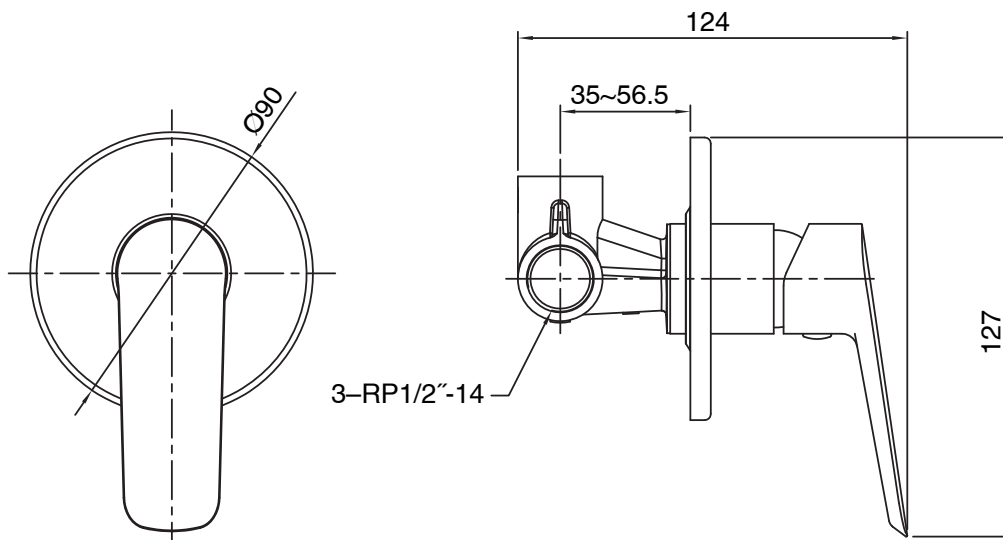

mizu

Mizu Bliss Shower Mixer Tap White / Chrome

9504654

SPECIFICATIONS

Recommended Use	Domestic, Hotel & Commercial
Colour	White / Chrome
Finish	Polished
Material	DR Brass
Recommended Pressure Range	150 - 500 kPa
Maximum Continuous Working Temperature	80 deg C
Suitable for Storage Tank Hot Water	Yes
Suitable for Continuous Flow Hot Water	Yes
Suitable for Gravity Feed Hot Water	No

WARRANTY

Warranty - Domestic Use	10 Years
Spare Parts & Labour	12 Months

Please refer to Warranty Page for full Terms and Conditions

Dimensions are nominal measurements only.

CLEANING RECOMMENDATIONS:

We recommend the use of soapy water or approved cleaners. This product should not be cleaned with abrasive materials. Damage caused by any improper treatment is not covered by the product warranty. Refer to Warranty Conditions

Disclaimer: Products in this specification manual must by regulation be installed by licensed and registered trade people. The manufacturer/distributor reserves the right to vary specifications or delete models from their range without prior notification. Dimensions are nominal measurements only. Dimensions and set-outs listed are correct at time of publication however the manufacturer/distributor takes no responsibility for printing errors.

Published 07/09/2022

To see the complete Mizu range go to www.reece.com.au

WaterMark
AS/NZS 3718
WM-022094