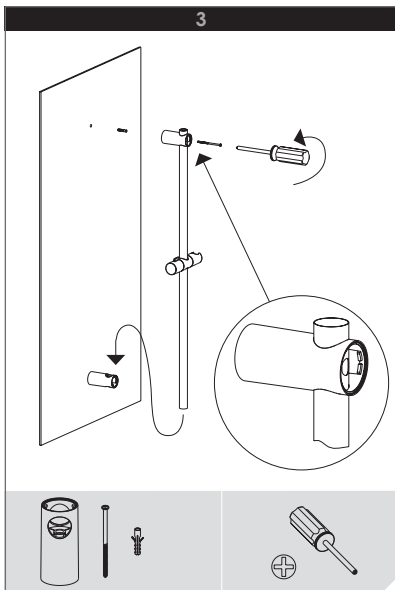

Mizu Soothe Single Rail Shower (5 Star)

CLEANING RECOMMENDATIONS

We recommend the use of soapy water or approved cleaners. This product should not be cleaned with abrasive materials. Damage caused by any improper treatment is not covered by the product warranty - refer to Warranty Conditions