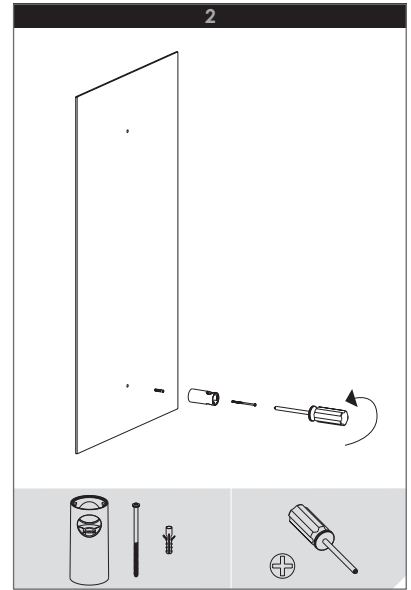

Mizu Soothe Single Rail Shower (5 Star)

CLEANING RECOMMENDATIONS

We recommend the use of soapy water or approved cleaners. This product should not be cleaned with abrasive materials. Damage caused by any improper treatment is not covered by the product warranty - refer to Warranty Conditions