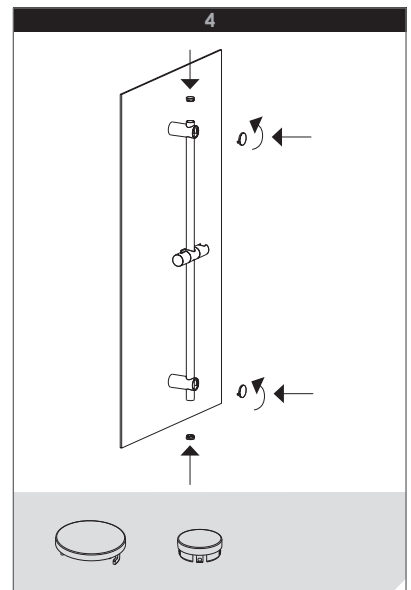

Mizu Soothe Single Rail Shower (5 Star)

CLEANING RECOMMENDATIONS

We recommend the use of soapy water or approved cleaners. This product should not be cleaned with abrasive materials. Damage caused by any improper treatment is not covered by the product warranty - refer to Warranty Conditions