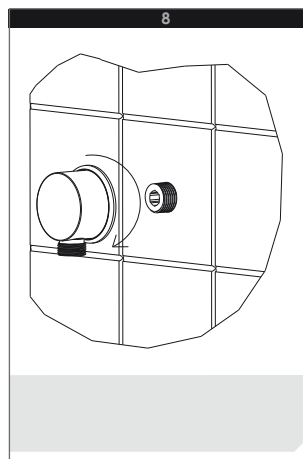

Mizu Soothe Single Rail Shower (5 Star)

CLEANING RECOMMENDATIONS

We recommend the use of soapy water or approved cleaners. This product should not be cleaned with abrasive materials. Damage caused by any improper treatment is not covered by the product warranty - refer to Warranty Conditions