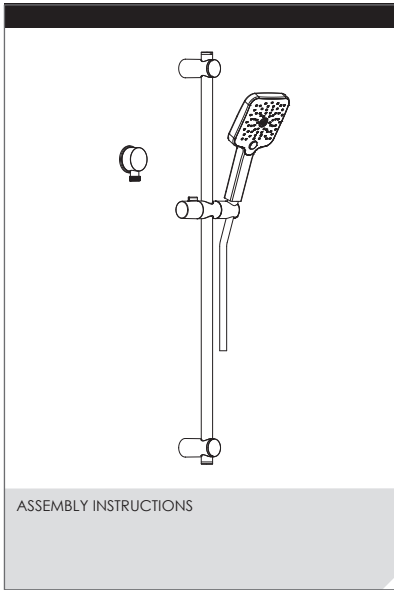

Mizu Soothe Single Rail Shower (5 Star)

CLEANING RECOMMENDATIONS

We recommend the use of soapy water or approved cleaners. This product should not be cleaned with abrasive materials. Damage caused by any improper treatment is not covered by the product warranty - refer to Warranty Conditions