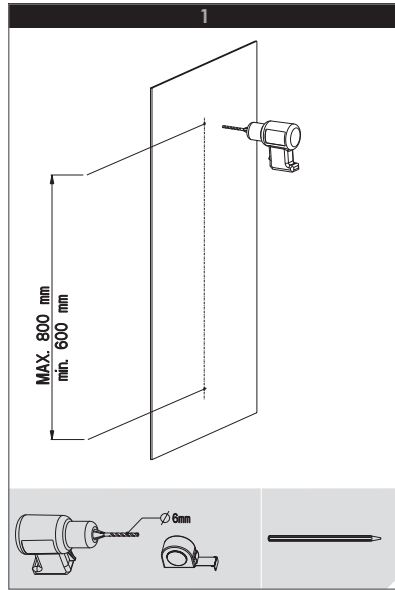

Mizu Soothe Single Rail Shower (5 Star)

CLEANING RECOMMENDATIONS

We recommend the use of soapy water or approved cleaners. This product should not be cleaned with abrasive materials. Damage caused by any improper treatment is not covered by the product warranty - refer to Warranty Conditions