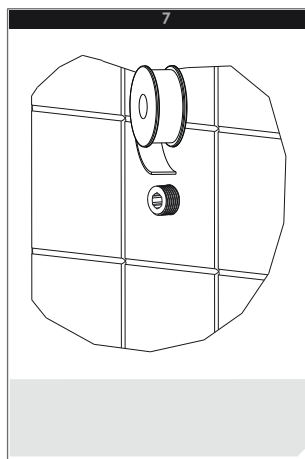

Mizu Soothe Single Rail Shower (5 Star)

CLEANING RECOMMENDATIONS

We recommend the use of soapy water or approved cleaners. This product should not be cleaned with abrasive materials. Damage caused by any improper treatment is not covered by the product warranty - refer to Warranty Conditions