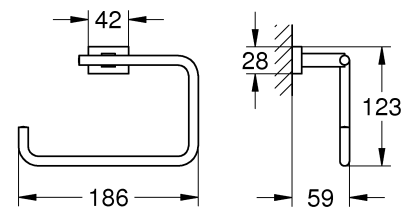

ESSENTIALS CUBE
TOWEL RING
MODEL #40510001

Pure Freude
an Wasser

Product Specifications

Product Description:

Essentials Cube

Towel ring

material: metal

concealed fastening

GROHE StarLight® chrome finish