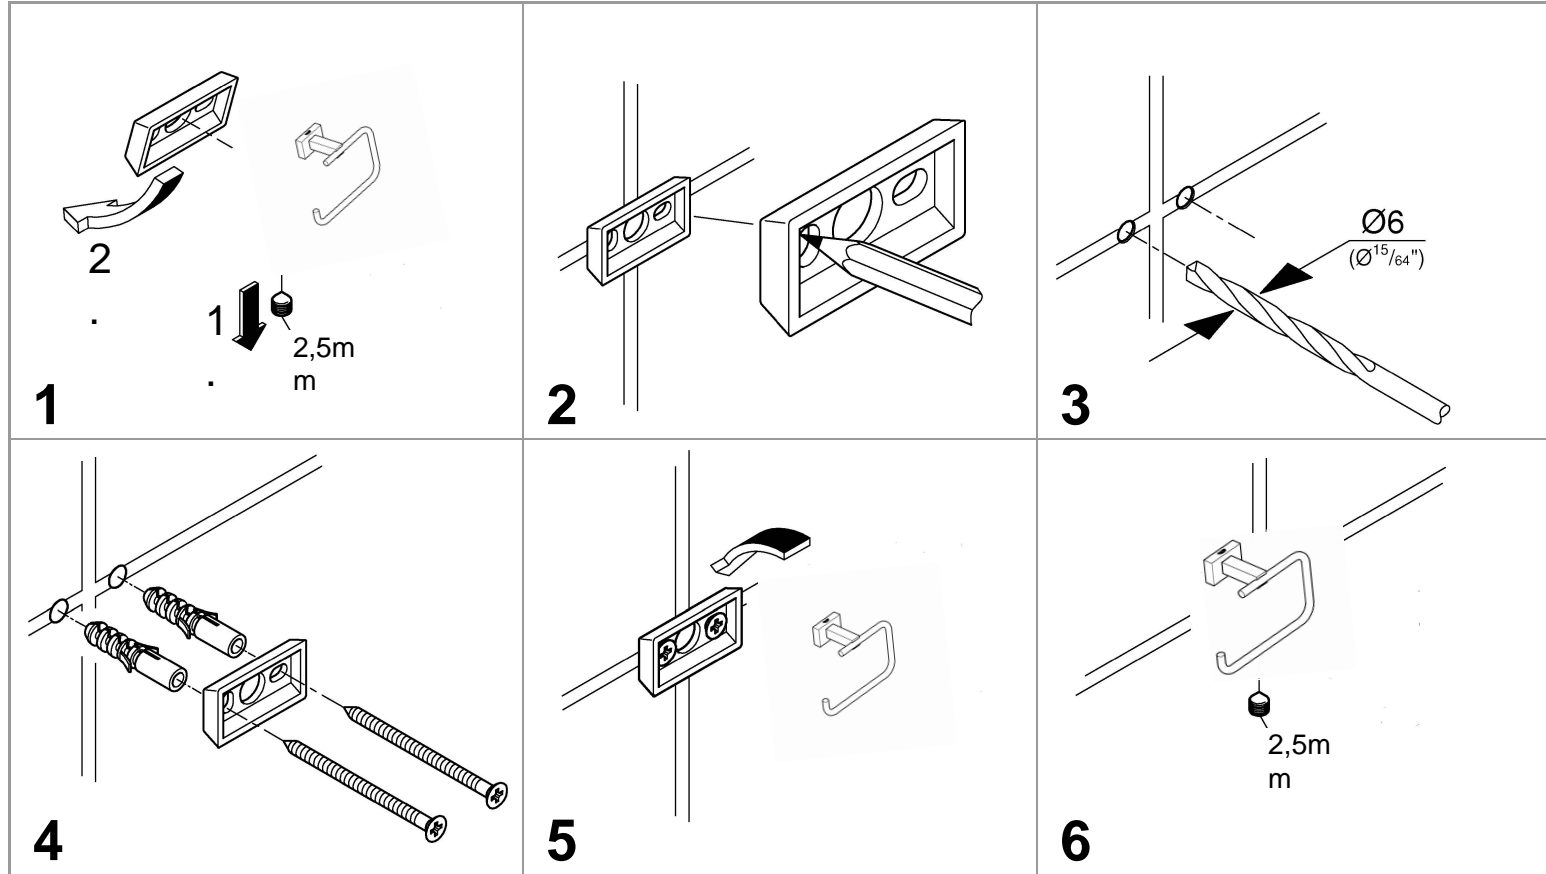

Installation instructions

Installation Instructions

When installing bathroom accessories please ensure all fixings are installed for maximum stability.

Care

For directions on the care of this fitting, please refer to the accompanying care instructions.