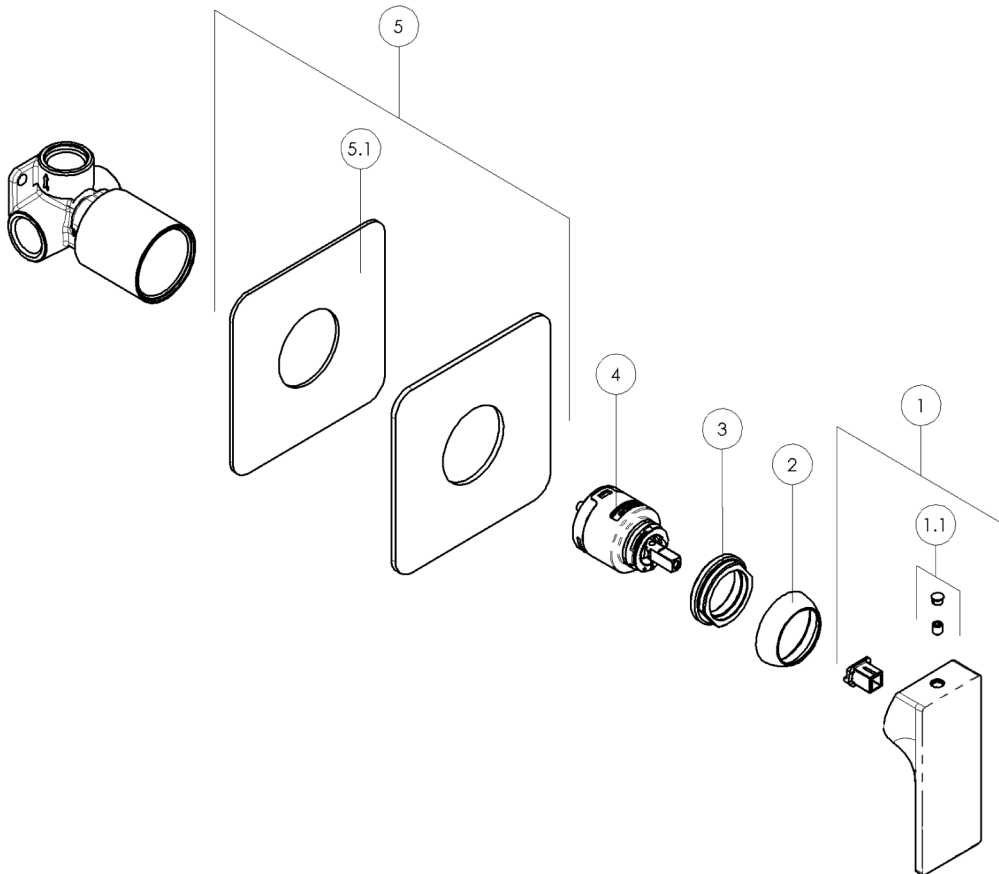

Milli

Milli Zato Shower Mixer Chrome

2269828

No.	Description	Code
1	Single Control Lever (Chrome)	-RLE187/88CR
1.1	Index Button	-RTAK0001
2	Nobili Cartridge Cover Ring Nut	-RGH218/25CR
3	Nobili Cartridge Fixing Ring Nut	9506347
4	Cartridge 35cm	-RCR352
5	Cover Plate (Chrome)	-RRO131/15CR
5.1	Gasket For Cover Plate	-RGU90029