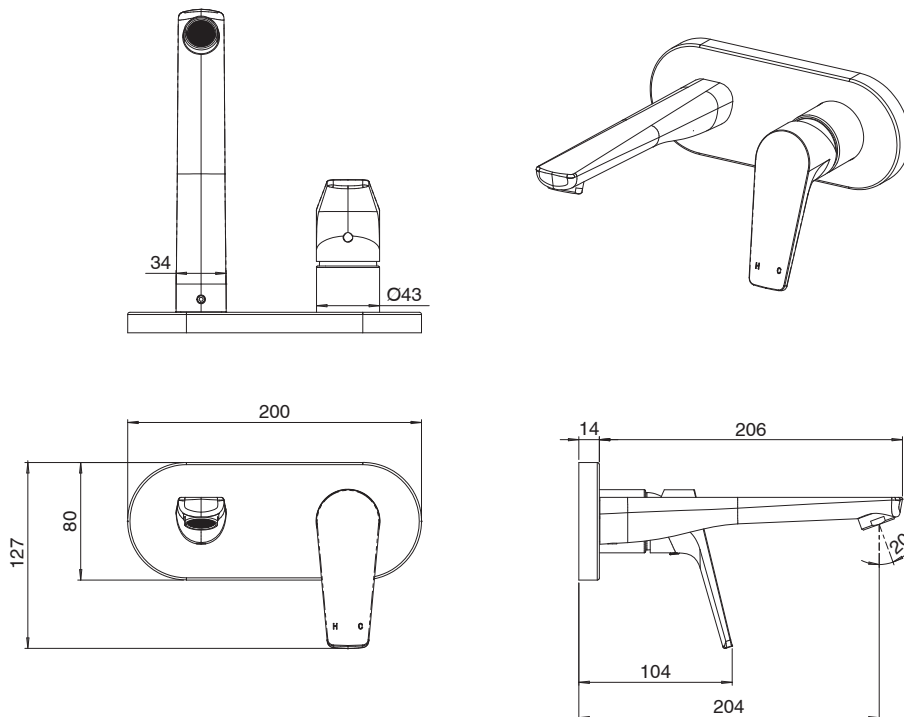

Posh Solus MK3 Wall Basin Mixer Set Chrome (4 Star)

9511855

SPECIFICATIONS

Recommended Use	Domestic, Hotel & Commercial
Colour	Chrome
Finish	Polished
Body Material	DR Brass
Recommended Pressure Range	150 - 500 kPa
Maximum Continuous Working Temperature	65 deg C
Suitable for Storage Tank Hot Water	Yes
Suitable for Continuous Flow Hot Water	Yes
Suitable for Gravity Feed Hot Water	No

WARRANTY

Warranty - Domestic Use	10 Years
Spare Parts & Labour	12 Months

Please refer to Warranty Page for full Terms and Conditions

Dimensions are nominal measurements only.

CLEANING RECOMMENDATIONS:

We recommend the use of soapy water or approved cleaners. This product should not be cleaned with abrasive materials. Damage caused by any improper treatment is not covered by the product warranty. Refer to Warranty Conditions

Disclaimer: Products in this specification manual must by regulation be installed by licensed and registered trade people. The manufacturer/distributor reserves the right to vary specifications or delete models from their range without prior notification. Dimensions are nominal measurements only. Dimensions and set-outs listed are correct at time of publication however the manufacturer/distributor takes no responsibility for printing errors.

Published 28/02/2023

To see the complete Posh range go to www.reece.com.au