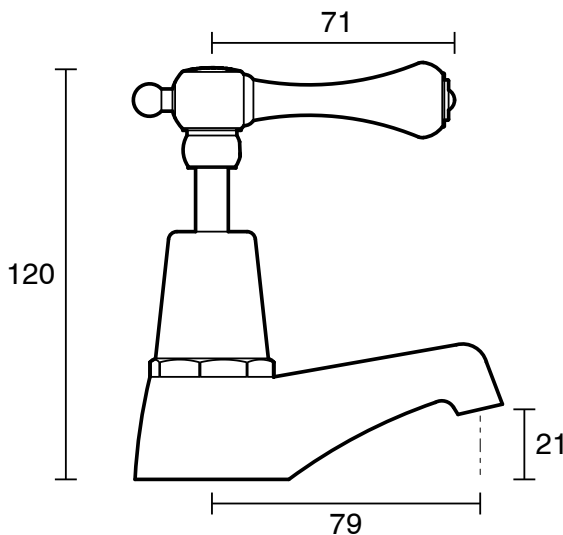

KADO

Kado Era Pillar Taps Lever Handle Chrome (5 Star)

9507605

SPECIFICATIONS

Recommended Use	Domestic, Hotel & Commercial
Colour	Chrome
Finish	Polished
Material	DR Brass
Recommended Pressure Range	150 - 500 kPa
Maximum Continuous Working Temperature	80 deg C
Suitable for Storage Tank Hot Water	Yes
Suitable for Continuous Flow Hot Water	Yes
Suitable for Gravity Feed Hot Water	No

WARRANTY

Warranty - Domestic Use	10 Years
Spare Parts & Labour	12 Months

Please refer to Warranty Page for full Terms and Conditions

Dimensions are nominal measurements only.

CLEANING RECOMMENDATIONS:

We recommend the use of soapy water or approved cleaners. This product should not be cleaned with abrasive materials. Damage caused by any improper treatment is not covered by the product warranty. Refer to Warranty Conditions

Disclaimer: Products in this specification manual must by regulation be installed by licensed and registered trade people. The manufacturer/distributor reserves the right to vary specifications or delete models from their range without prior notification. Dimensions are nominal measurements only. Dimensions and set-outs listed are correct at time of publication however the manufacturer/distributor takes no responsibility for printing errors.

Published 12/10/2023

To see the complete Kado range go to www.reece.com.au