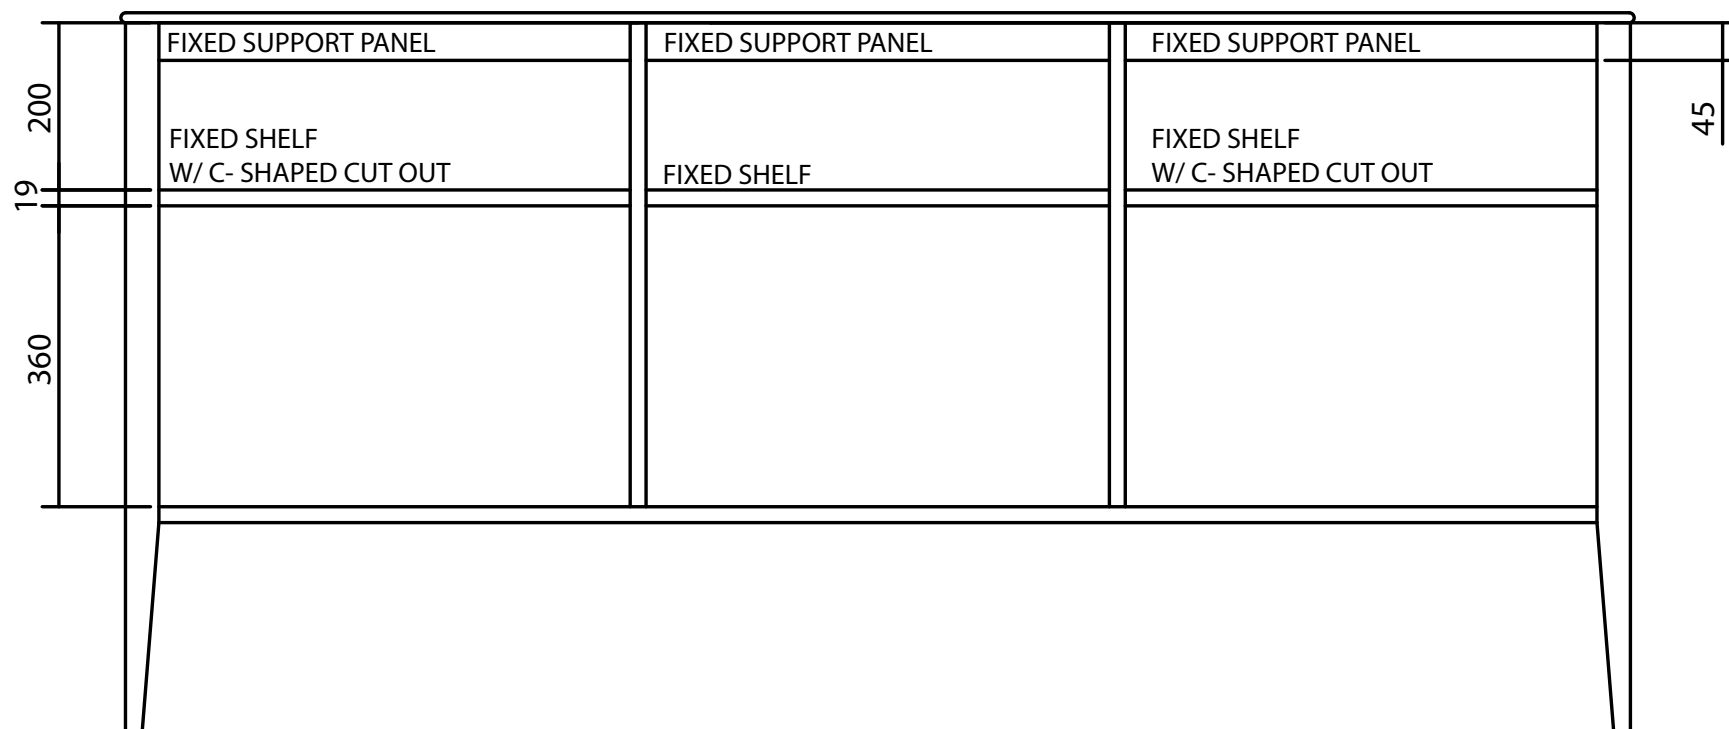

\*CORIAN TOP EXTENDS 5MM ON LEFT, RIGHT AND FRONT FOR BULLNOSE EDGE DETAIL

\*TOUCH RELEASE DOOR OPENING

\*\*DOOR WITH INTERNAL FIXED SHELF  
 \*\*NOT SUITABLE FOR WALL TO WALL