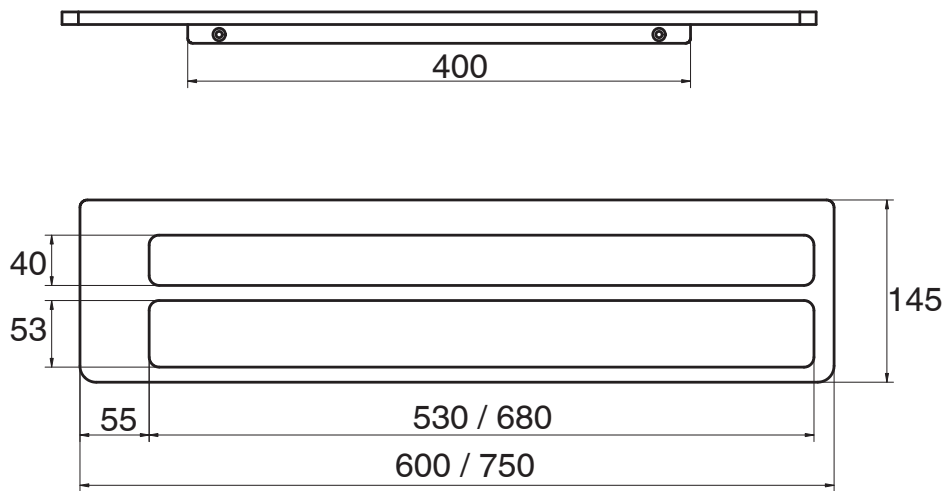

Milli Glance Double Towel Rail 750mm Black

9503892

SPECIFICATIONS

Recommended Use	Domestic, Hotel & Commercial
Colour	Matte Black

WARRANTY

Replacement Only - Domestic Use 15 Years

Please refer to Warranty Page for full Terms and Conditions

Dimensions are nominal measurements only.

CLEANING RECOMMENDATIONS:

We recommend the use of soapy water or approved cleaners. This product should not be cleaned with abrasive materials. Damage caused by any improper treatment is not covered by the product warranty. Refer to Warranty Conditions

Disclaimer: Products in this specification manual must by regulation be installed by licensed and registered trade people. The manufacturer/distributor reserves the right to vary specifications or delete models from their range without prior notification. Dimensions are nominal measurements only. Dimensions and set-outs listed are correct at time of publication however the manufacturer/distributor takes no responsibility for printing errors.

Published 07/07/2022

To see the complete Milli range go to www.reece.com.au