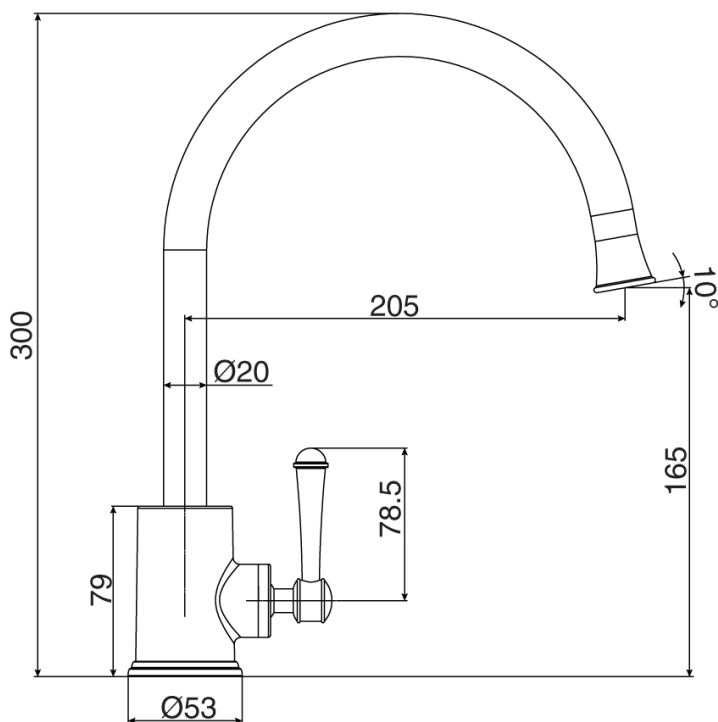

Posh

Posh Canterbury Sink Mixer (4*)

SPECIFICATIONS

Recommended Use	Domestic, hotel and commercial
Colour	Chrome
Colour Availability	Chrome, Brass Gold
Material	Brass - DR
Recommended Pressure Range	150 - 500 kPa
Max Continuous Working Pressure	500 kPa
Max Continuous Working Temperature	80 deg C
Suitable for Storage Tank Hot Water	Yes
Suitable for Continuous Flow Hot Water	Yes
Suitable for Gravity Feed Hot Water	No

WARRANTY

Warranty - Domestic Use	10 Years
Spare Parts & Labour	12 Months

Please refer to Warranty Page for full Terms and Conditions

Dimensions are nominal measurements only.

CLEANING RECOMMENDATIONS:

We recommend the use of soapy water or approved cleaners. This product should not be cleaned with abrasive materials. Damage caused by any improper treatment is not covered by the product warranty. Refer to Warranty Conditions

Disclaimer: Products in this specification manual must by regulation be installed by licensed and registered trade people. The manufacturer/distributor reserves the right to vary specifications or delete models from their range without prior notification. Dimensions are nominal measurements only. Dimensions and set-outs listed are correct at time of publication however the manufacturer/distributor takes no responsibility for printing errors.

Published 01/05/2018