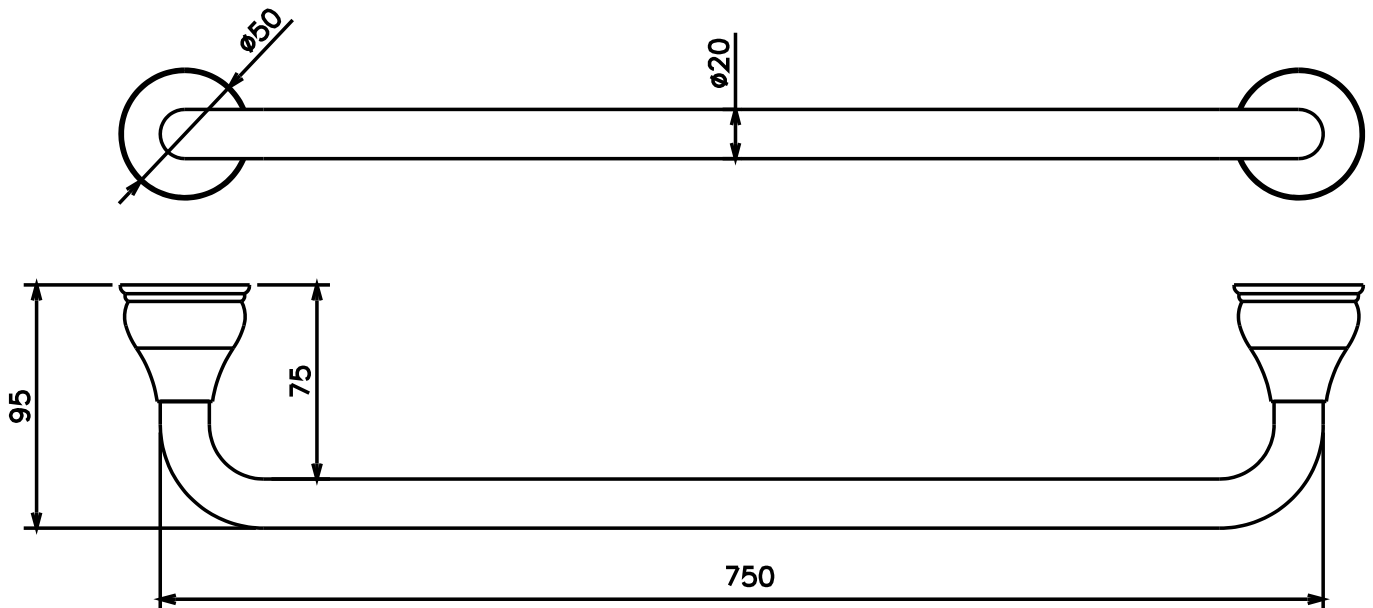

Milli Monument Edit Single Towel Rail 750mm Brushed Gold

2266255

SPECIFICATIONS

Recommended Use	Domestic, Hotel & Commercial
Colour	Brushed Gold
Material	Brass

WARRANTY

Replacement Only - Domestic Use	15 Years
Parts Replacement Only	12 Months

Please refer to Warranty Page for full Terms and Conditions

Dimensions are nominal measurements only.

CLEANING RECOMMENDATIONS:

We recommend the use of soapy water or approved cleaners. This product should not be cleaned with abrasive materials. Damage caused by any improper treatment is not covered by the product warranty. Refer to Warranty Conditions

Disclaimer: Products in this specification manual must by regulation be installed by licensed and registered trade people. The manufacturer/distributor reserves the right to vary specifications or delete models from their range without prior notification. Dimensions are nominal measurements only. Dimensions and set-outs listed are correct at time of publication however the manufacturer/distributor takes no responsibility for printing errors.

Published 12/10/2023

To see the complete Milli range go to
www.reece.com.au