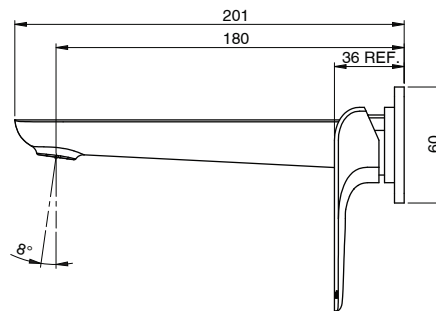

Milli

Milli Glance Wall Basin Mixer Tap Set 180mm Black (6 Star)

2263093

SPECIFICATIONS

Recommended Use	Domestic, Hotel & Commercial
Colour	Matte Black
Finish	Matte
Material	DR Brass
Recommended Pressure Range	150 - 500 kPa
Maximum Continuous Working Temperature	65 deg C
Suitable for Storage Tank Hot Water	Yes
Suitable for Continuous Flow Hot Water	Yes
Suitable for Gravity Feed Hot Water	No

WARRANTY

Warranty - Domestic Use	15 Years
Spare Parts & Labour	12 Months

Please refer to Warranty Page for full Terms and Conditions