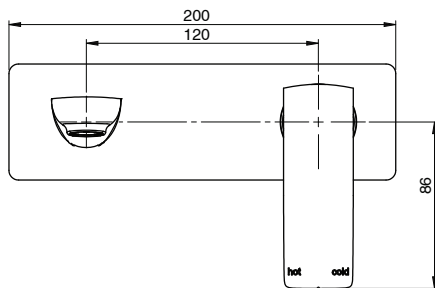

Milli

Milli Glance Wall Basin Mixer Tap Set 180mm Black (6 Star)

2263093

SPECIFICATIONS

Recommended Use	Domestic, Hotel & Commercial
Colour	Matte Black
Finish	Matte
Material	DR Brass
Recommended Pressure Range	150 - 500 kPa
Maximum Continuous Working Temperature	65 deg C
Suitable for Storage Tank Hot Water	Yes
Suitable for Continuous Flow Hot Water	Yes
Suitable for Gravity Feed Hot Water	No

WARRANTY

Warranty - Domestic Use	15 Years
Spare Parts & Labour	12 Months

Please refer to Warranty Page for full Terms and Conditions