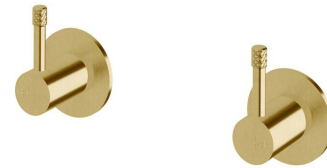

SUSSEX

Sussex Scala Nova Wall Top Assembly PVD Brushed Gold Lead Free

43619

SPECIFICATIONS	
Recommended Use	Residential;Commercial
Colour Finish	Brushed Gold
Primary Material	Lead Free Brass
Recommended Pressure Range	150 - 500 kPa as per AS3500
Max Continuous Working Temperature (deg C)	65
Min Continuous Working Temperature (deg C)	1
WARRANTY	
Residential Use (Years)	40
Commercial Use (Years)	10
<i>Please refer to Sussex Warranty page for full Terms and Conditions</i>	