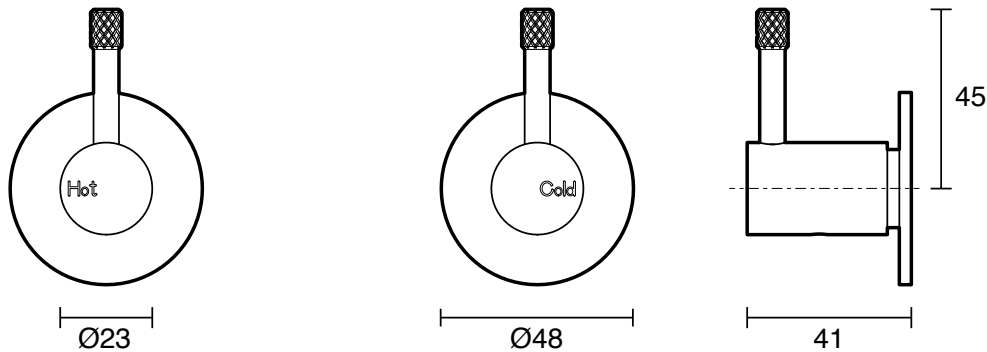

SUSSEX

Sussex Scala Nova Wall Top Assembly PVD Brushed Gold Lead Free

43619

SPECIFICATIONS	
Recommended Use	Residential;Commercial
Colour Finish	Brushed Gold
Primary Material	Lead Free Brass
Recommended Pressure Range	150 - 500 kPa as per AS3500
Max Continuous Working Temperature (deg C)	65
Min Continuous Working Temperature (deg C)	1
WARRANTY	
Residential Use (Years)	40
Commercial Use (Years)	10
<i>Please refer to Sussex Warranty page for full Terms and Conditions</i>	