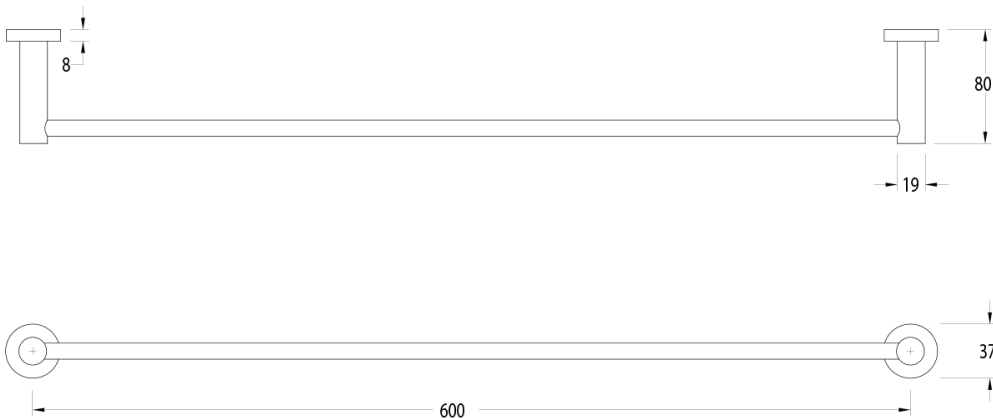

Milli Mood Edit Single Towel Rail 600mm Matte Black

2281242

SPECIFICATIONS

Recommended Use	Domestic, Hotel & Commercial
Colour	Matte Black
Material	DR Brass

WARRANTY

Replacement Only - Domestic Use 15 Years

Please refer to Warranty Page for full Terms and Conditions

Dimensions are nominal measurements only.

CLEANING RECOMMENDATIONS:

We recommend the use of soapy water or approved cleaners. This product should not be cleaned with abrasive materials. Damage caused by any improper treatment is not covered by the product warranty. Refer to Warranty Conditions

Disclaimer: Products in this specification manual must by regulation be installed by licensed and registered trade people. The manufacturer/distributor reserves the right to vary specifications or delete models from their range without prior notification. Dimensions are nominal measurements only. Dimensions and set-outs listed are correct at time of publication however the manufacturer/distributor takes no responsibility for printing errors.

Published 28/03/2022

To see the complete Milli range go to www.reece.com.au