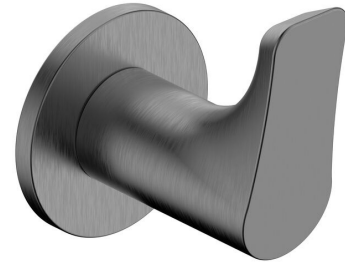

Mizu Silk Robe Hook Brushed Gunmetal

9511267

SPECIFICATIONS

Recommended Use	Domestic, Hotel & Commercial
Colour	Brushed Gunmetal
Material	Zinc

WARRANTY

Replacement Only - Domestic Use 10 Years

Please refer to Warranty Page for full Terms and Conditions

Dimensions are nominal measurements only.

CLEANING RECOMMENDATIONS:

We recommend the use of soapy water or approved cleaners. This product should not be cleaned with abrasive materials. Damage caused by any improper treatment is not covered by the product warranty. Refer to Warranty Conditions

Disclaimer: Products in this specification manual must by regulation be installed by licensed and registered trade people. The manufacturer/distributor reserves the right to vary specifications or delete models from their range without prior notification. Dimensions are nominal measurements only. Dimensions and set-outs listed are correct at time of publication however the manufacturer/distributor takes no responsibility for printing errors.

Published 27/07/2022

To see the complete Mizu range go to www.reece.com.au