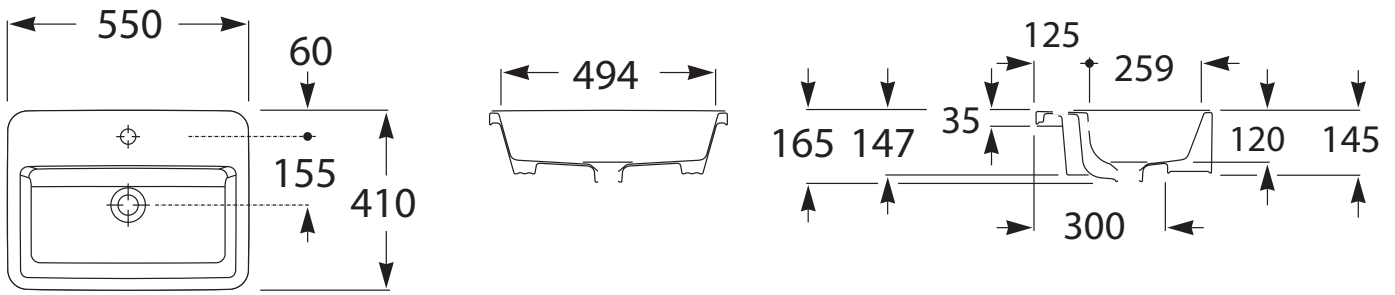

ROCA THE GAP SEMI RECESS BASIN 550X410

Dimensions are nominal measurements only.

To see the complete ROCA range go to www.reece.com.au/bathrooms

SPECIFICATIONS

Recommended Use	Domestic, Hotel & Commercial
Material	Vitreous China
Colour	White
Capacity	7.4 Litres
Weight	13kg
Taphole availability	1 Taphole
Overflow	Yes
Plug & Waste	Suits 32 x 40mm overflow waste (not supplied)
Fixing	Siliconed into position on the Benchtop
Additional Information	Cut out templates supplied.

CLEANING RECOMMENDATIONS

We recommend the use of soapy water or approved cleaners.

This product should not be cleaned with abrasive materials.

Damage caused by any improper treatment is not covered by the product warranty. Refer to Warranty Conditions.

Tech Page Version 1