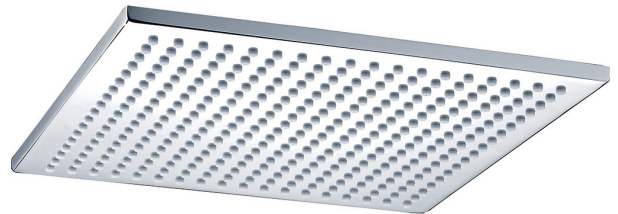

mizu

Mizu Bloc Overhead Shower 300mm (3*)

SPECIFICATIONS

Recommended Use	Domestic, hotel and commercial
Colour	Chrome, Matte Black
Material	Brass
Recommended Pressure Range	150 - 500 kPa
Max Continuous Working Pressure	500 kPa
Max Continuous Working Temperature	60 deg C
Suitable for Storage Tank Hot Water	Yes
Suitable for Continuous Flow Hot Water	Yes
Suitable for Gravity Feed Hot Water	No

WARRANTY

Warranty - Domestic Use	10 Years
Spare Parts & Labour	12 Months

Please refer to Warranty Page for full Terms and Conditions

Dimensions are nominal measurements only.

CLEANING RECOMMENDATIONS:

We recommend the use of soapy water or approved cleaners. This product should not be cleaned with abrasive materials. Damage caused by any improper treatment is not covered by the product warranty. Refer to Warranty Conditions

Disclaimer: Products in this specification manual must by regulation be installed by licensed and registered trade people. The manufacturer/distributor reserves the right to vary specifications or delete models from their range without prior notification. Dimensions are nominal measurements only. Dimensions and set-outs listed are correct at time of publication however the manufacturer/distributor takes no responsibility for printing errors.

Published 29/05/2018

To see the complete Mizu range go to www.reece.com.au/bathrooms