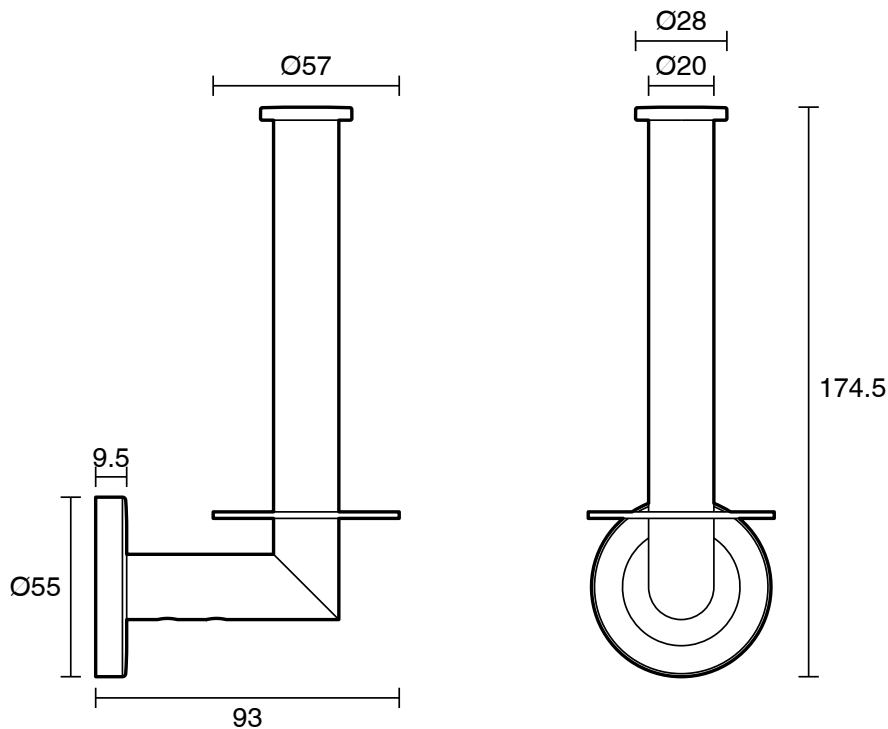

Roca Ona Spare Toilet Roll Holder Chrome

15052

SPECIFICATIONS	
Recommended Use	Domestic;Commercial;Hotel
Colour Category	Chrome
Colour Finish	Polished Chrome
Primary Material	Brass
WARRANTY	
Replacement Only - Domestic Use	15
Parts Replacement Only	1
<i>Please refer to Warranty Page for full Terms and Conditions</i>	

Disclaimer: Products in this specification manual must by regulation be installed by licensed and registered trade people. The manufacturer/distributor reserves the right to vary specifications or delete models from their range without prior notification. Dimensions are nominal measurements only. Dimensions and set-outs listed are correct at time of publication however the manufacturer/distributor takes no responsibility for printing errors.