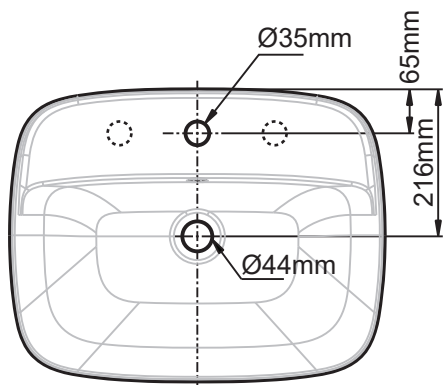

Signature Semi Inset Basin

**CCAS0420-101/
CCAS0420-108**

American Standard

**CCAS0420-
101/108**

— x1

— x1

**CC1-CN511
M9A009618**

— x1

1

2

3

4

5

6