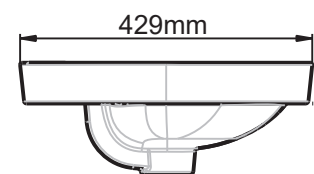

Signature Semi Inset Basin

**CCAS0420-101/
CCAS0420-108**

American Standard

**CCAS0420-
101/108**

— x1

— x1

**CC1-CN511
M9A009618**

— x1