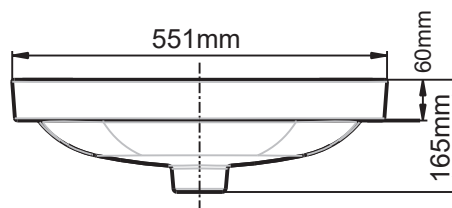

Signature Semi Inset Basin

**CCAS0420-101/
CCAS0420-108**

American Standard

**CCAS0420-
101/108**

— x1

— x1

**CC1-CN511
M9A009618**

— x1