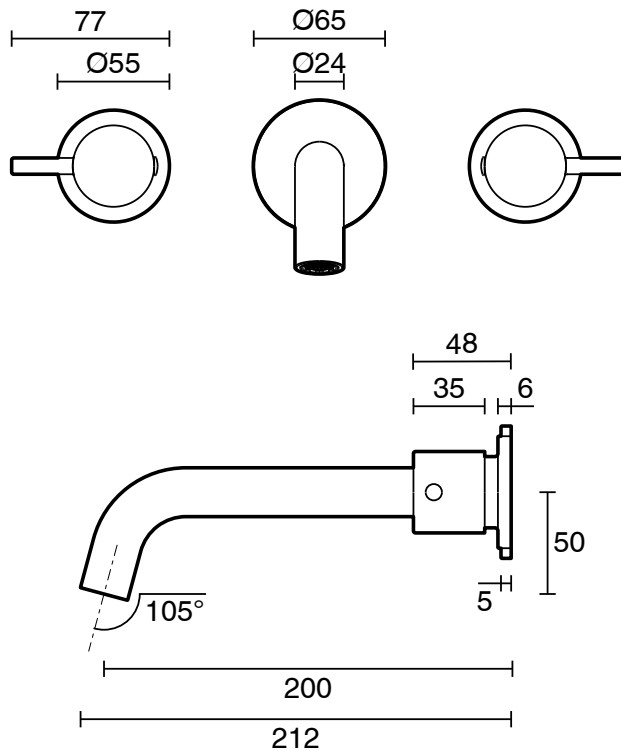

mizu

Mizu Drift Wall Basin / Bath Set with Curved Spout 200mm Brushed Bronze (6 Star) Lead Free

2298930

SPECIFICATIONS	
Recommended Use	Domestic;Commercial;Hotel
Colour Finish	Brushed Bronze
Primary Material	Lead Free Brass
Recommended Pressure Range	150 - 500 kPa as per AS3500
Max Continuous Working Temperature (deg C)	70
Min Continuous Working Temperature (deg C)	5
Hot Water Unit Suitability	Storage Tank;Continuous Flow
WARRANTY	
Warranty - Domestic Use (Years)	10
Spare Parts & Labour (Years)	1
<i>Please refer to Warranty Page for full Terms and Conditions</i>	

Disclaimer: Products in this specification manual must by regulation be installed by licensed and registered trade people. The manufacturer/distributor reserves the right to vary specifications or delete models from their range without prior notification. Dimensions are nominal measurements only. Dimensions and set-outs listed are correct at time of publication however the manufacturer/distributor takes no responsibility for printing errors.