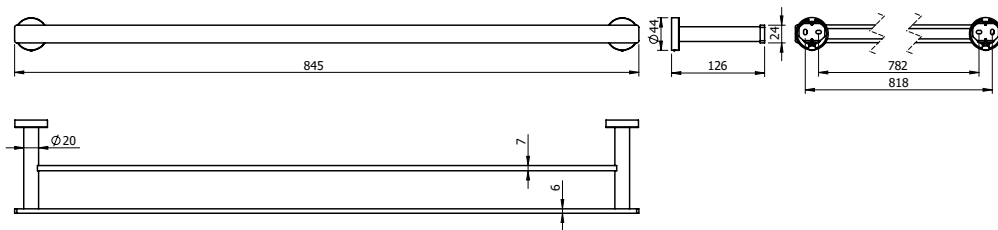

Milli Marle Edit Double Towel Rail 800mm Brushed Gold

9510635

SPECIFICATIONS

Recommended Use	Domestic, Hotel & Commercial
Colour	Brushed Gold
Material	Aluminium

WARRANTY

Replacement Only - Domestic Use 15 Years

Please refer to Warranty Page for full Terms and Conditions

Dimensions are nominal measurements only.

CLEANING RECOMMENDATIONS:

We recommend the use of soapy water or approved cleaners. This product should not be cleaned with abrasive materials. Damage caused by any improper treatment is not covered by the product warranty. Refer to Warranty Conditions

Disclaimer: Products in this specification manual must by regulation be installed by licensed and registered trade people. The manufacturer/distributor reserves the right to vary specifications or delete models from their range without prior notification. Dimensions are nominal measurements only. Dimensions and set-outs listed are correct at time of publication however the manufacturer/distributor takes no responsibility for printing errors.

Published 25/03/2022

To see the complete Milli range go to
www.reece.com.au