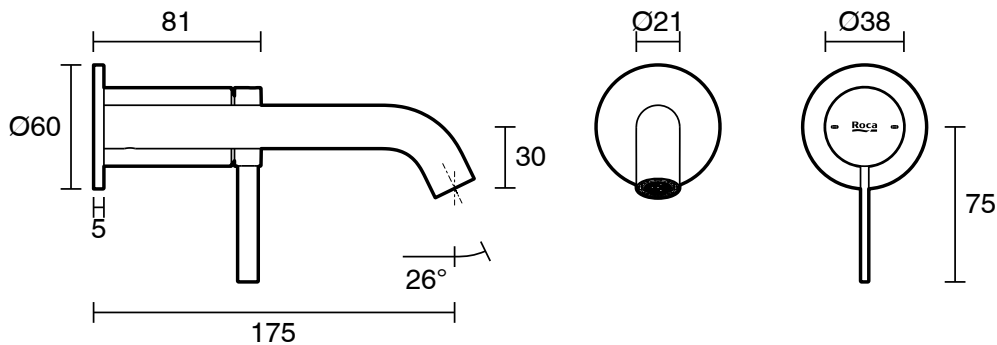

Roca Ona Wall Basin/Bath Mixer Tap Set Kit Matte White (6 Star)

2266893

SPECIFICATIONS	
Recommended Use	Domestic;Commercial;Hotel
Colour Finish	Matte White
Primary Material	Lead Free Brass
WARRANTY	
Warranty - Domestic Use (Years)	15
Spare Parts & Labour (Years)	1
<i>Please refer to Warranty Page for full Terms and Conditions</i>	

Disclaimer: Products in this specification manual must by regulation be installed by licensed and registered trade people. The manufacturer/distributor reserves the right to vary specifications or delete models from their range without prior notification. Dimensions are nominal measurements only. Dimensions and set-outs listed are correct at time of publication however the manufacturer/distributor takes no responsibility for printing errors.