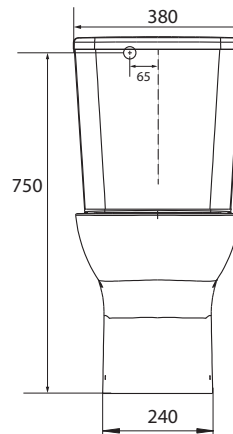

Posh Domaine Close Coupled Back to Wall Rimless Toilet Suite with Soft Close Quick Release Seat White (4 Star)

SPECIFICATIONS

Recommended Use	Domestic, Hotel & Commercial
Material	Vitreous China
Colour	White
Weight of Pan	32 kg
Weight of Cistern	12 kg
Outlet Type	Universal S & P Converts to S Trap using plastic S-Bend (supplied)
Water Inlet Position	Back Inlet Bottom Inlet (Reversible right or left)
Inlet Valve Pressure Rating	500kPa
Pan Fixing	Fixed to floor using fixing bolts (supplied) and bedded with sealant
Cistern Fixing	Bolted to Pan
Toilet Seat	Soft Close Quick Release
Rim Configuration	Rimless
S Trap Setout	100 - 200 mm
P Trap Setout	180 mm

WARRANTY

Warranty - Domestic Use	10 Years
Spare Parts & Labour	12 Months

Please refer to Warranty Page for full Terms and Conditions

Back Inlet

Bottom Inlet

Dimensions are nominal measurements only.

Disclaimer: Products in this specification manual must by regulation be installed by licensed and registered trade people. The manufacturer/distributor reserves the right to vary specifications or delete models from their range without prior notification. Dimensions are nominal measurements only. Dimensions and set-outs listed are correct at time of publication however the manufacturer/distributor takes no responsibility for printing errors.