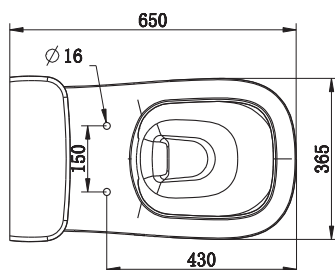

Posh Domaine Close Coupled Back to Wall Rimless Toilet Suite with Soft Close Quick Release Seat White (4 Star)

SPECIFICATIONS

Recommended Use	Domestic, Hotel & Commercial
Material	Vitreous China
Colour	White
Weight of Pan	32 kg
Weight of Cistern	12 kg
Outlet Type	Universal S & P Converts to S Trap using plastic S-Bend (supplied)
Water Inlet Position	Back Inlet Bottom Inlet (Reversible right or left)
Inlet Valve Pressure Rating	500kPa
Pan Fixing	Fixed to floor using fixing bolts (supplied) and bedded with sealant
Cistern Fixing	Bolted to Pan
Toilet Seat	Soft Close Quick Release
Rim Configuration	Rimless
S Trap Setout	100 - 200 mm
P Trap Setout	180 mm

WARRANTY

Warranty - Domestic Use	10 Years
Spare Parts & Labour	12 Months

Please refer to Warranty Page for full Terms and Conditions

Back Inlet

Bottom Inlet

Dimensions are nominal measurements only.

Disclaimer: Products in this specification manual must by regulation be installed by licensed and registered trade people. The manufacturer/distributor reserves the right to vary specifications or delete models from their range without prior notification. Dimensions are nominal measurements only. Dimensions and set-outs listed are correct at time of publication however the manufacturer/distributor takes no responsibility for printing errors.