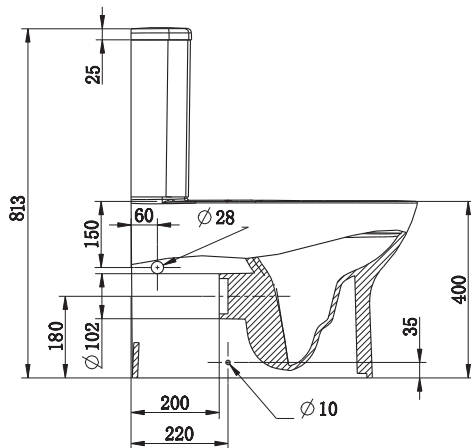

Posh Domaine Close Coupled Back to Wall Rimless Toilet Suite with Soft Close Quick Release Seat White (4 Star)

SPECIFICATIONS

Recommended Use	Domestic, Hotel & Commercial
Material	Vitreous China
Colour	White
Weight of Pan	32 kg
Weight of Cistern	12 kg
Outlet Type	Universal S & P Converts to S Trap using plastic S-Bend (supplied)
Water Inlet Position	Back Inlet Bottom Inlet (Reversible right or left)
Inlet Valve Pressure Rating	500kPa
Pan Fixing	Fixed to floor using fixing bolts (supplied) and bedded with sealant
Cistern Fixing	Bolted to Pan
Toilet Seat	Soft Close Quick Release
Rim Configuration	Rimless
S Trap Setout	100 - 200 mm
P Trap Setout	180 mm

WARRANTY

Warranty - Domestic Use	10 Years
Spare Parts & Labour	12 Months

Please refer to Warranty Page for full Terms and Conditions

Back Inlet

Bottom Inlet

Dimensions are nominal measurements only.

Disclaimer: Products in this specification manual must by regulation be installed by licensed and registered trade people. The manufacturer/distributor reserves the right to vary specifications or delete models from their range without prior notification. Dimensions are nominal measurements only. Dimensions and set-outs listed are correct at time of publication however the manufacturer/distributor takes no responsibility for printing errors.