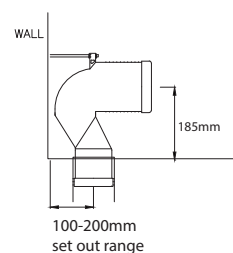

Posh Domaine Close Coupled Back to Wall Rimless Toilet Suite with Soft Close Quick Release Seat White (4 Star)

SPECIFICATIONS

Recommended Use	Domestic, Hotel & Commercial
Material	Vitreous China
Colour	White
Weight of Pan	32 kg
Weight of Cistern	12 kg
Outlet Type	Universal S & P Converts to S Trap using plastic S-Bend (supplied)
Water Inlet Position	Back Inlet Bottom Inlet (Reversible right or left)
Inlet Valve Pressure Rating	500kPa
Pan Fixing	Fixed to floor using fixing bolts (supplied) and bedded with sealant
Cistern Fixing	Bolted to Pan
Toilet Seat	Soft Close Quick Release
Rim Configuration	Rimless
S Trap Setout	100 - 200 mm
P Trap Setout	180 mm

WARRANTY

Warranty - Domestic Use	10 Years
Spare Parts & Labour	12 Months

Please refer to Warranty Page for full Terms and Conditions

Back Inlet

Bottom Inlet

Dimensions are nominal measurements only.

Disclaimer: Products in this specification manual must by regulation be installed by licensed and registered trade people. The manufacturer/distributor reserves the right to vary specifications or delete models from their range without prior notification. Dimensions are nominal measurements only. Dimensions and set-outs listed are correct at time of publication however the manufacturer/distributor takes no responsibility for printing errors.