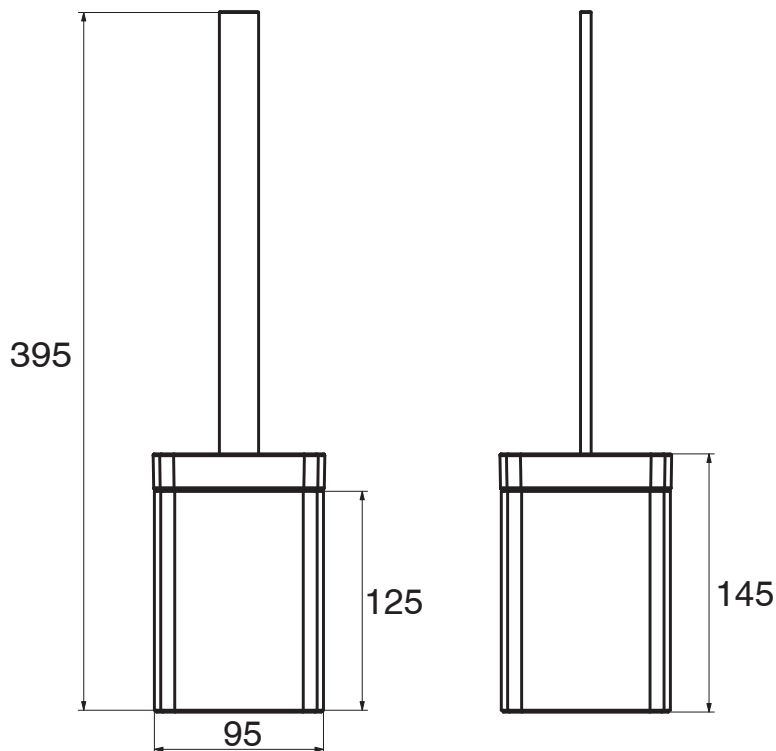

Milli Glance Toilet Brush Set Chrome

9503878

SPECIFICATIONS

Recommended Use	Domestic, Hotel & Commercial
Colour	Chrome / Glass

WARRANTY

Replacement Only - Domestic Use 15 Years

Please refer to Warranty Page for full Terms and Conditions

Disclaimer: Products in this specification manual must by regulation be installed by licensed and registered trade people. The manufacturer/distributor reserves the right to vary specifications or delete models from their range without prior notification. Dimensions are nominal measurements only. Dimensions and set-outs listed are correct at time of publication however the manufacturer/distributor takes no responsibility for printing errors.