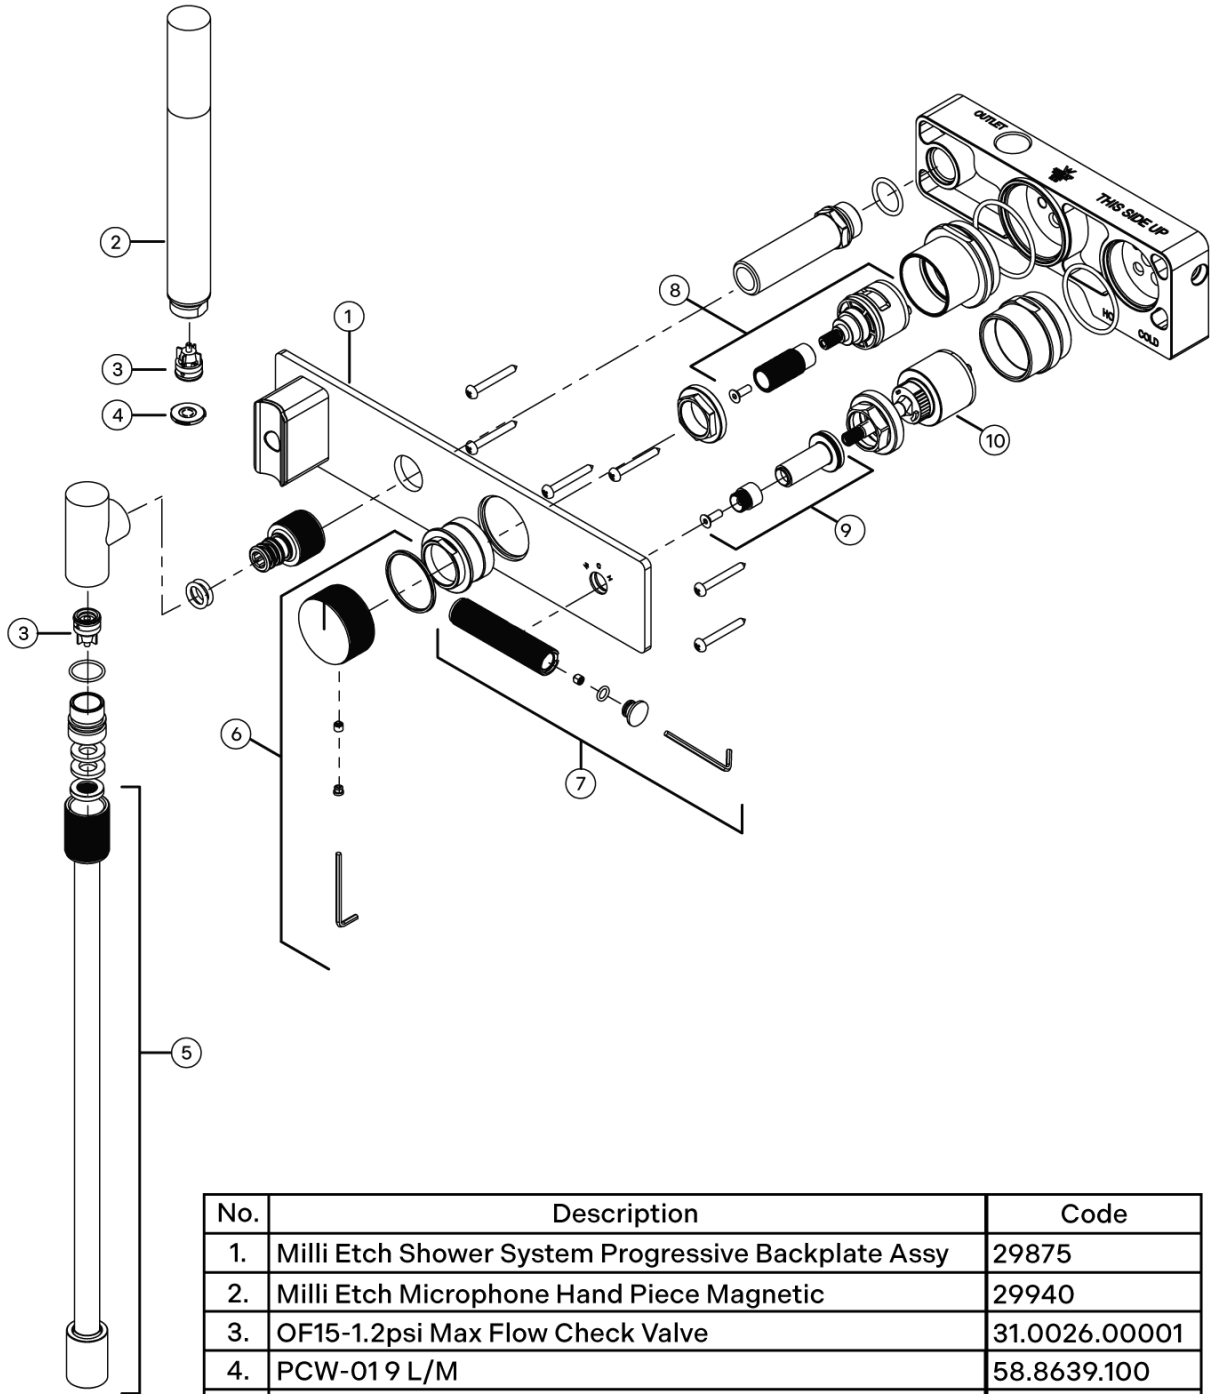

**Milli Etch Progressive Shower Mixer Tap System with Hand Shower
Brushed Nickel (3 Star)
21812**

No.	Description	Code
1.	Milli Etch Shower System Progressive Backplate Assy	29875
2.	Milli Etch Microphone Hand Piece Magnetic	29940
3.	OF15-1.2psi Max Flow Check Valve	31.0026.00001
4.	PCW-019 L/M	58.8639.100
5.	Milli Etch Wall System Hose Assy	30087
6.	Milli Etch Wall System Diverter Handle Assy	30075
7.	Mill Etch WSS Progressive Mixer Handle Assy	30081
8.	Milli Etch Bath/Shower System Diverter Cartridge Assy	29965
9.	Milli Etch Wall System Spline & Sleeve Assy	30114
10.	Milli Etch WSS Progressive Cartridge GN-35P-SQM	29967