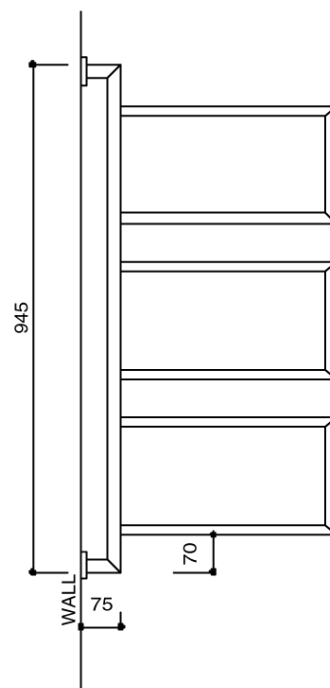

Milli Mood Edit Swivel Heated Towel Rail 400 x 945mm Chrome
119563

SPECIFICATIONS

Recommended Use	Domestic, Hotel & Commercial
Material	Copper Tube with Brass Fittings
Electrical Connection	Hardwired
Electrical Connection Position	Bottom Bracket
Heating Method	Water Filled
Power Wattage	70 W
Voltage	240V
IP Rating	IPX5

WARRANTY

Warranty - Domestic Use	10 Years
Heating Elements	3 Years
Spare Parts & Labour	12 Months

Please refer to Warranty Page for full Terms and Conditions

Dimensions are nominal measurements only.

CLEANING RECOMMENDATIONS:

We recommend the use of a soft dry cloth. This product should not be cleaned with abrasive materials or cleaning agents. Damage caused by improper treatment is not covered by the product warranty - refer to warranty conditions.

Disclaimer: Products in this specification manual must by regulation be installed by licensed and registered trade people. The manufacturer/distributor reserves the right to vary specifications or delete models from their range without prior notification. Dimensions are nominal measurements only. Dimensions and set-outs listed are correct at time of publication however the manufacturer/distributor takes no responsibility for printing errors.

Published 09/09/2022

To see the complete Milli range go to www.reece.com.au/bathrooms