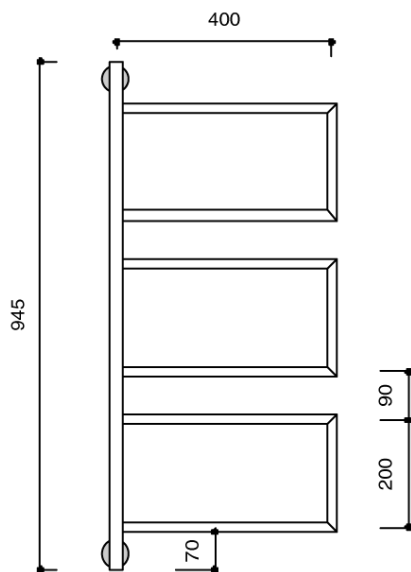

Milli Mood Edit Swivel Heated Towel Rail 400 x 945mm Chrome
119563

SPECIFICATIONS

Recommended Use	Domestic, Hotel & Commercial
Material	Copper Tube with Brass Fittings
Electrical Connection	Hardwired
Electrical Connection Position	Bottom Bracket
Heating Method	Water Filled
Power Wattage	70 W
Voltage	240V
IP Rating	IPX5

WARRANTY

Warranty - Domestic Use	10 Years
Heating Elements	3 Years
Spare Parts & Labour	12 Months

Please refer to Warranty Page for full Terms and Conditions

Dimensions are nominal measurements only.

CLEANING RECOMMENDATIONS:

We recommend the use of a soft dry cloth. This product should not be cleaned with abrasive materials or cleaning agents. Damage caused by improper treatment is not covered by the product warranty - refer to warranty conditions.

Disclaimer: Products in this specification manual must by regulation be installed by licensed and registered trade people. The manufacturer/distributor reserves the right to vary specifications or delete models from their range without prior notification. Dimensions are nominal measurements only. Dimensions and set-outs listed are correct at time of publication however the manufacturer/distributor takes no responsibility for printing errors.

Published 09/09/2022

To see the complete Milli range go to www.reece.com.au/bathrooms