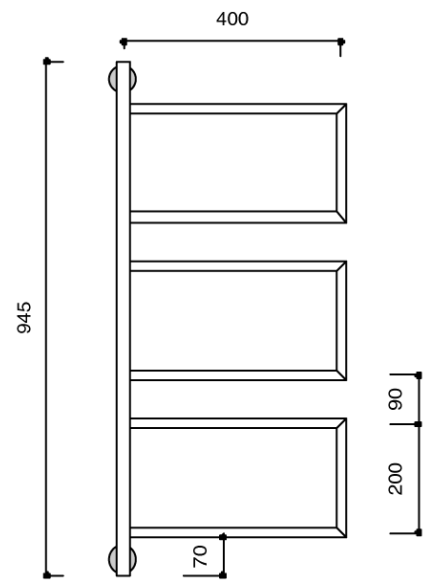

## Kado Aspect Swivel Heated Towel Rail 945mm x 400mm Chrome

SPECIFICATIONS	
Recommended Use	Domestic, Hotel & Commercial
Material	Copper Tube with Brass Fittings
Electrical Connection	Hardwired
Power Entry	Through wall bracket - Bottom only
Heating Method	Water Filled
Voltage	240V
Wattage	70 watts
IP Rating	IPX5
Standard	AS/NZS:3350
WARRANTY	
Warranty - Domestic Use	7 Years
Heating Elements	3 Years
Spare Parts & Labour	12 Months
<i>Please refer to Warranty Page for full Terms and Conditions</i>	

To see the complete Kado range go to [www.reece.com.au/bathrooms](http://www.reece.com.au/bathrooms)

Dimensions are nominal measurements only.

**Disclaimer:** Products in this specification manual must by regulation be installed by licensed and registered trade people. The manufacturer/distributor reserves the right to vary specifications or delete models from their range without prior notification. Dimensions are nominal measurements only. Dimensions and set-outs listed are correct at time of publication however the manufacturer/distributor takes no responsibility for printing errors.