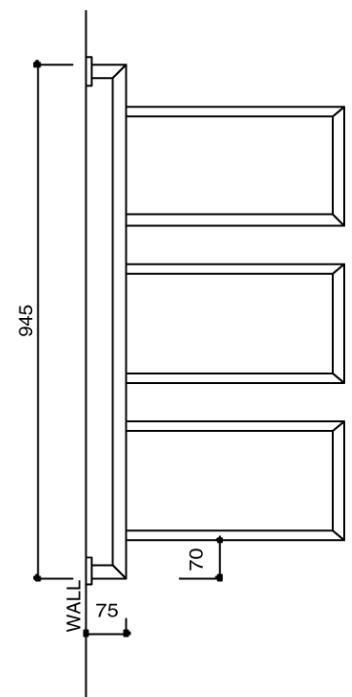

## Kado Aspect Swivel Heated Towel Rail 945mm x 400mm Chrome

SPECIFICATIONS	
Recommended Use	Domestic, Hotel & Commercial
Material	Copper Tube with Brass Fittings
Electrical Connection	Hardwired
Power Entry	Through wall bracket - Bottom only
Heating Method	Water Filled
Voltage	240V
Wattage	70 watts
IP Rating	IPX5
Standard	AS/NZS:3350
WARRANTY	
Warranty - Domestic Use	7 Years
Heating Elements	3 Years
Spare Parts & Labour	12 Months
<i>Please refer to Warranty Page for full Terms and Conditions</i>	

To see the complete Kado range go to [www.reece.com.au/bathrooms](http://www.reece.com.au/bathrooms)

Dimensions are nominal measurements only.

**Disclaimer:** Products in this specification manual must by regulation be installed by licensed and registered trade people. The manufacturer/distributor reserves the right to vary specifications or delete models from their range without prior notification. Dimensions are nominal measurements only. Dimensions and set-outs listed are correct at time of publication however the manufacturer/distributor takes no responsibility for printing errors.