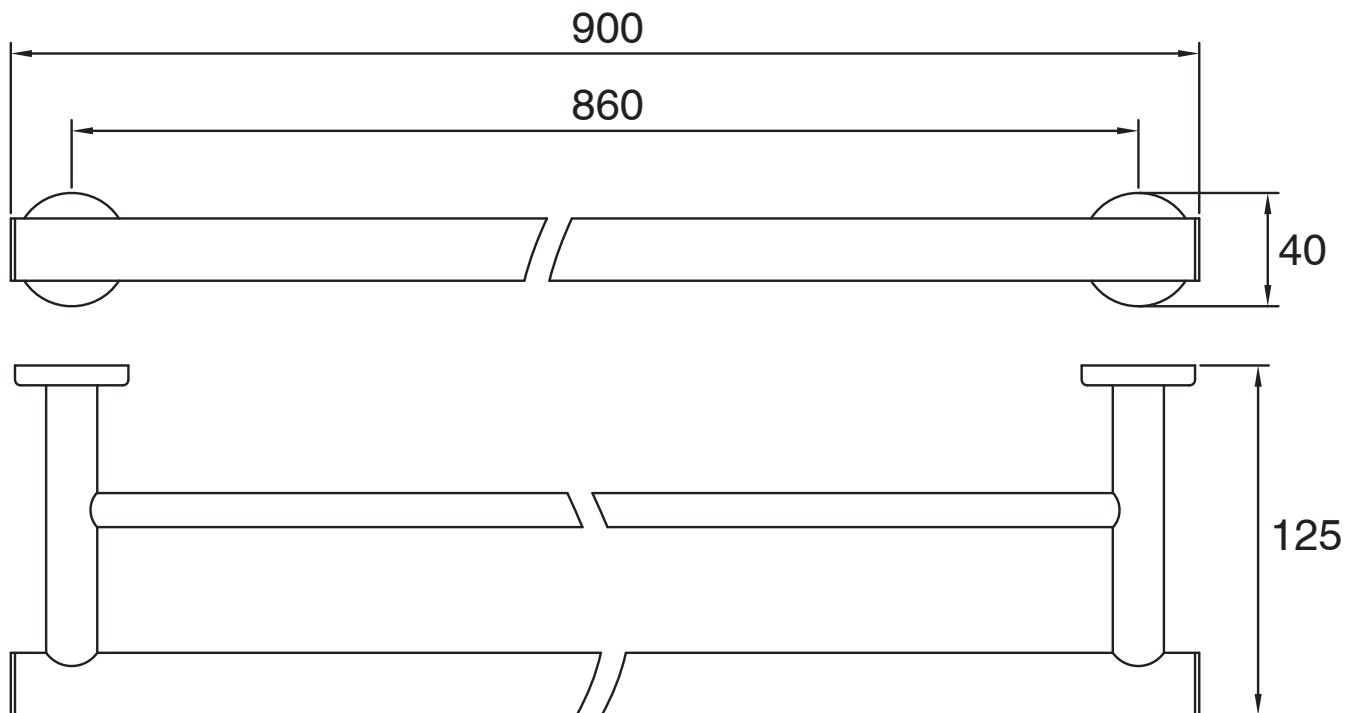

Mizu Drift Double Towel Rail 900mm Brushed Gunmetal

9512556

SPECIFICATIONS

Recommended Use	Domestic, Hotel & Commercial
Colour	Brushed Gunmetal
Material	Brass

WARRANTY

Replacement Only - Domestic Use	10 Years
Parts Replacement Only	12 Months

Please refer to Warranty Page for full Terms and Conditions

Dimensions are nominal measurements only.

CLEANING RECOMMENDATIONS:

We recommend the use of soapy water or approved cleaners. This product should not be cleaned with abrasive materials. Damage caused by any improper treatment is not covered by the product warranty. Refer to Warranty Conditions

Disclaimer: Products in this specification manual must by regulation be installed by licensed and registered trade people. The manufacturer/distributor reserves the right to vary specifications or delete models from their range without prior notification. Dimensions are nominal measurements only. Dimensions and set-outs listed are correct at time of publication however the manufacturer/distributor takes no responsibility for printing errors.

Published 21/03/2024

To see the complete Mizu range go to www.reece.com.au