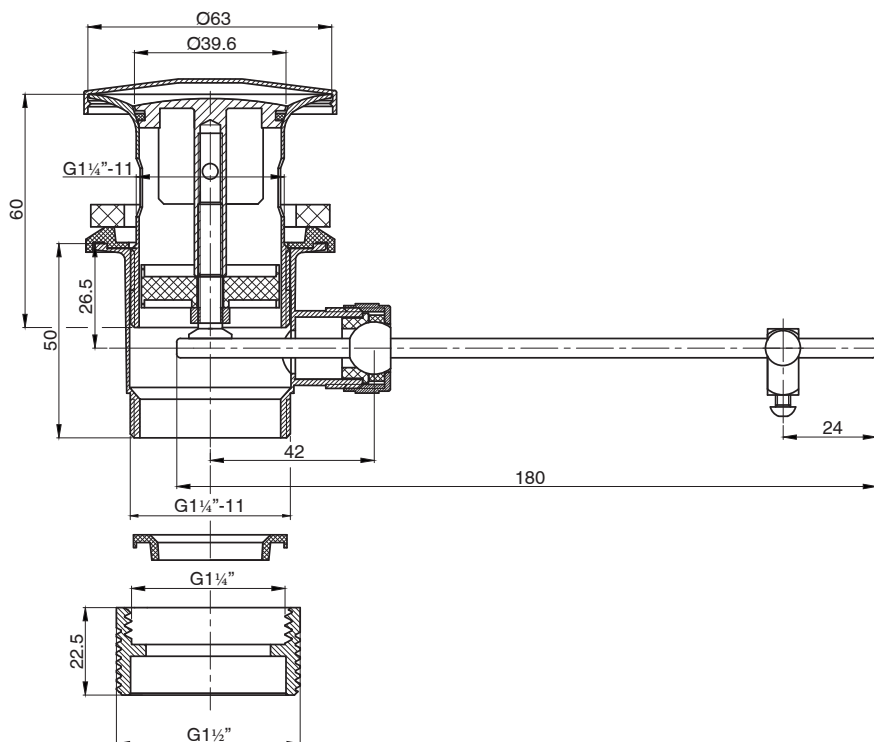

mizu

Mizu Drift Bidet/Basin Lever Pop Up Waste with Overflow 32mm x 40mm Chrome

1852365

SPECIFICATIONS	
Recommended Use	Domestic;Commercial;Hotel
Material	DR Brass
Colour	Polished Chrome
Overflow Included	Yes
Plug & Waste Size	32mm x 40mm
WARRANTY	
Replacement Only - Domestic Use (Years)	1
<i>Please refer to Warranty Page for full Terms and Conditions</i>	

Disclaimer: Products in this specification manual must by regulation be installed by licensed and registered trade people. The manufacturer/distributor reserves the right to vary specifications or delete models from their range without prior notification. Dimensions are nominal measurements only. Dimensions and set-outs listed are correct at time of publication however the manufacturer/distributor takes no responsibility for printing errors.