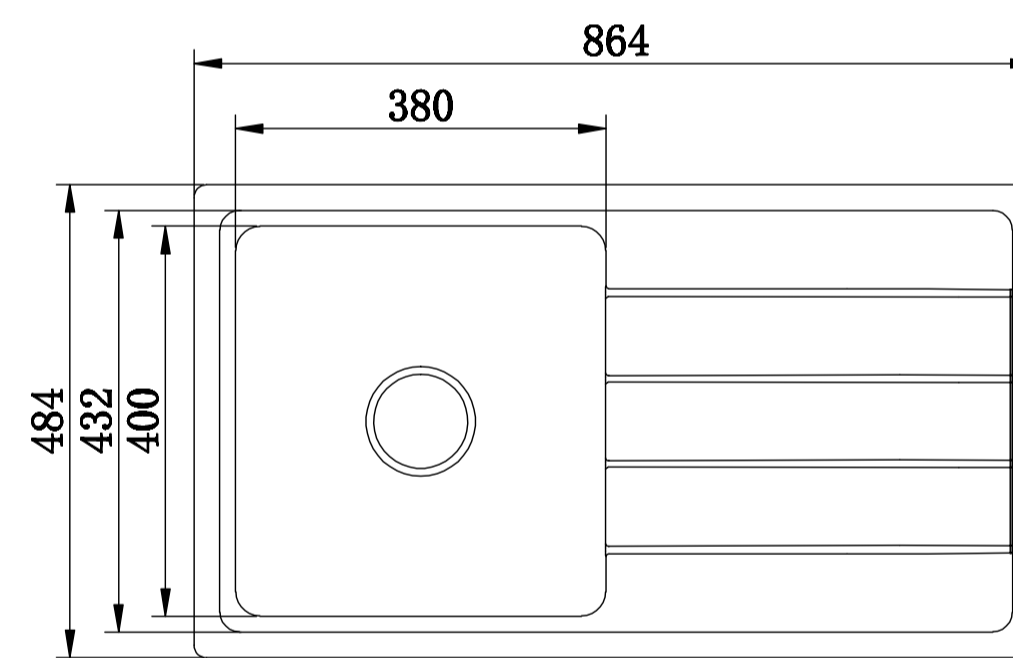

842mm

R15mm

## Memo Hugo Black Granite Sink Inset Mount Installation

Reece Code: 2402868 Memo Hugo Sgl Bowl Nth Rev W/Drain G/Bk

462mm

**Please note that cutout template is provided as a guide only.  
This cutout template should be checked against actual sink unit  
to determine correct fit.**