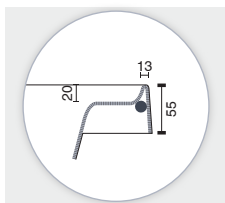

Solus 1500mm Corner White Santai Spa with 6 Chrome Jets and Auto Heat Pump

SPECIFICATIONS	
Recommended Use	Domestic, Hotel & Commercial
Material	Sanitary Grade Acrylic
Colour	White
Capacity	245 Litres
Weight	35.5 kg
Overflow	Optional
Plug & Waste	Suitable with 40mm waste
Tiling Bead	Yes
WARRANTY	
Warranty - Domestic Use	10 years
Parts & Labour	12 months
<i>Please refer to Warranty Page for full Terms and Conditions</i>	

To see the complete Posh range go to www.reece.com.au/bathrooms

STEEL REINFORCING BAR

Dimensions are nominal measurements only.

Disclaimer: Products in this specification manual must by regulation be installed by licensed and registered trade people. The manufacturer/distributor reserves the right to vary specifications or delete models from their range without prior notification. Dimensions are nominal measurements only. Dimensions and set-outs listed are correct at time of publication however the manufacturer/distributor takes no responsibility for printing errors.
Published 24/01/2020