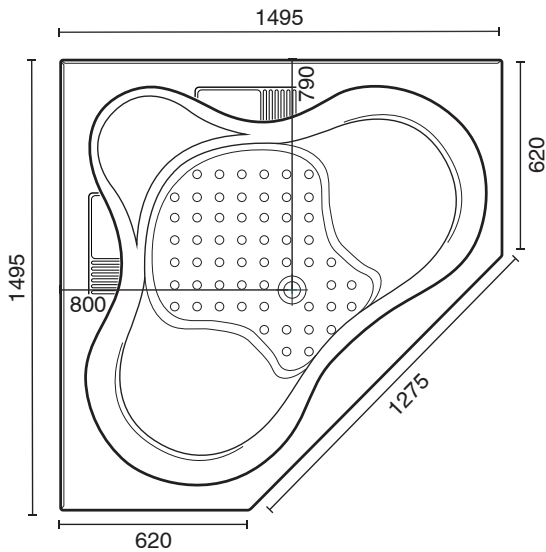

Solus 1500mm Corner White Santai Spa with 6 Chrome Jets and Auto Heat Pump

SPECIFICATIONS	
Recommended Use	Domestic, Hotel & Commercial
Material	Sanitary Grade Acrylic
Colour	White
Capacity	245 Litres
Weight	35.5 kg
Overflow	Optional
Plug & Waste	Suitable with 40mm waste
Tiling Bead	Yes
WARRANTY	
Warranty - Domestic Use	10 years
Parts & Labour	12 months
<i>Please refer to Warranty Page for full Terms and Conditions</i>	

To see the complete Posh range go to www.reece.com.au/bathrooms

STEEL REINFORCING BAR

Dimensions are nominal measurements only.

Disclaimer: Products in this specification manual must by regulation be installed by licensed and registered trade people. The manufacturer/distributor reserves the right to vary specifications or delete models from their range without prior notification. Dimensions are nominal measurements only. Dimensions and set-outs listed are correct at time of publication however the manufacturer/distributor takes no responsibility for printing errors.
Published 24/01/2020