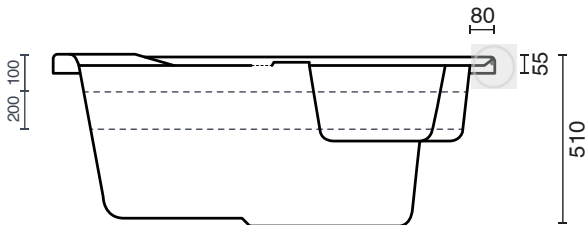

Solus 1500mm Corner White Santai Spa with 6 Chrome Jets and Auto Heat Pump

SPECIFICATIONS	
Recommended Use	Domestic, Hotel & Commercial
Material	Sanitary Grade Acrylic
Colour	White
Capacity	245 Litres
Weight	35.5 kg
Overflow	Optional
Plug & Waste	Suitable with 40mm waste
Tiling Bead	Yes
WARRANTY	
Warranty - Domestic Use	10 years
Parts & Labour	12 months
<i>Please refer to Warranty Page for full Terms and Conditions</i>	

To see the complete Posh range go to www.reece.com.au/bathrooms

STEEL REINFORCING BAR

Dimensions are nominal measurements only.

Disclaimer: Products in this specification manual must by regulation be installed by licensed and registered trade people. The manufacturer/distributor reserves the right to vary specifications or delete models from their range without prior notification. Dimensions are nominal measurements only. Dimensions and set-outs listed are correct at time of publication however the manufacturer/distributor takes no responsibility for printing errors.
Published 24/01/2020