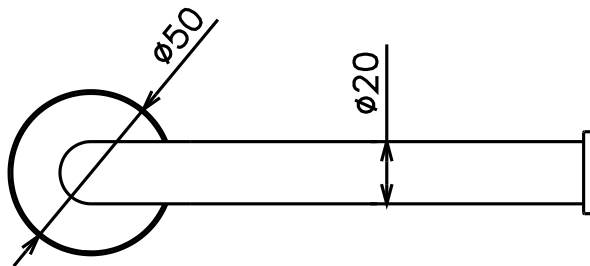

Milli Monument Edit Toilet Roll Holder Chrome

2265318

SPECIFICATIONS

Recommended Use	Domestic, Hotel & Commercial
Colour	Chrome
Material	Brass

WARRANTY

Replacement Only - Domestic Use 15 Years

Please refer to Warranty Page for full Terms and Conditions

Dimensions are nominal measurements only.

CLEANING RECOMMENDATIONS:

We recommend the use of soapy water or approved cleaners. This product should not be cleaned with abrasive materials. Damage caused by any improper treatment is not covered by the product warranty. Refer to Warranty Conditions

Disclaimer: Products in this specification manual must by regulation be installed by licensed and registered trade people. The manufacturer/distributor reserves the right to vary specifications or delete models from their range without prior notification. Dimensions are nominal measurements only. Dimensions and set-outs listed are correct at time of publication however the manufacturer/distributor takes no responsibility for printing errors.

Published 28/03/2022

To see the complete Milli range go to www.reece.com.au