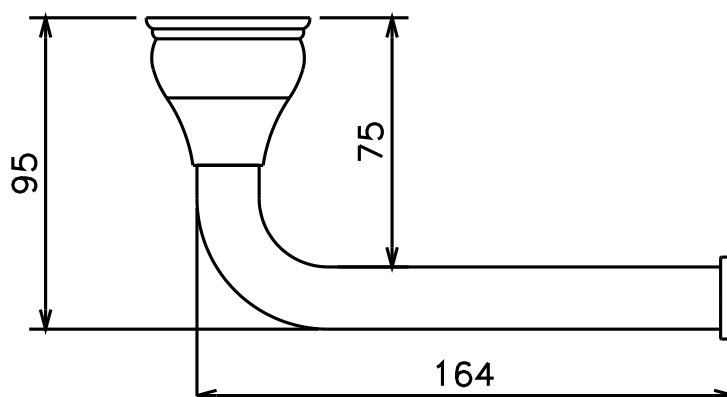

Milli Monument Edit Toilet Roll Holder Chrome

2265318

SPECIFICATIONS

Recommended Use	Domestic, Hotel & Commercial
Colour	Chrome
Material	Brass

WARRANTY

Replacement Only - Domestic Use 15 Years

Please refer to Warranty Page for full Terms and Conditions

Dimensions are nominal measurements only.

CLEANING RECOMMENDATIONS:

We recommend the use of soapy water or approved cleaners. This product should not be cleaned with abrasive materials. Damage caused by any improper treatment is not covered by the product warranty. Refer to Warranty Conditions

Disclaimer: Products in this specification manual must by regulation be installed by licensed and registered trade people. The manufacturer/distributor reserves the right to vary specifications or delete models from their range without prior notification. Dimensions are nominal measurements only. Dimensions and set-outs listed are correct at time of publication however the manufacturer/distributor takes no responsibility for printing errors.

Published 28/03/2022

To see the complete Milli range go to www.reece.com.au