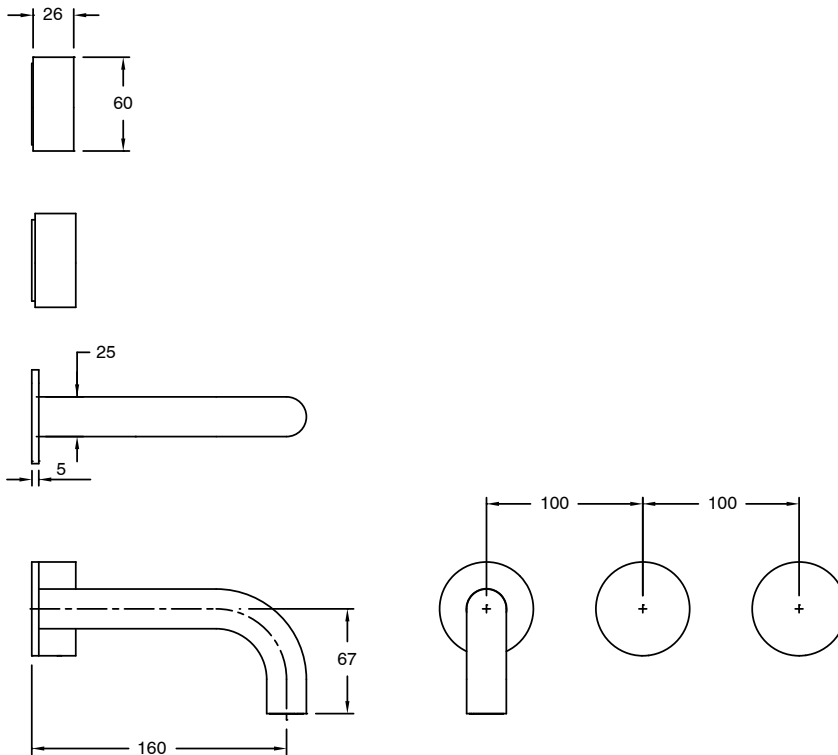

SUSSEX

Sussex Pure Wall Bath Hostess System 200mm Right Hand with Linear Textured Handles Chrome

2224826

SPECIFICATIONS

Recommended Use	Residential;Commercial
Colour Finish	Polished Chrome
Primary Material	DR Brass
Recommended Pressure Range	150 - 500 kPa as per AS3500
Max Continuous Working Temperature (deg C)	65
Min Continuous Working Temperature (deg C)	1

WARRANTY

Residential Use (Years)	40
Commercial Use (Years)	10

Please refer to Sussex Warranty page for full Terms and Conditions

Dimensions are nominal measurements only.

CLEANING RECOMMENDATIONS:

We recommend the use of soapy water or approved cleaners. This product should not be cleaned with abrasive materials. Damage caused by any improper treatment is not covered by the product warranty. Refer to Warranty Conditions

Disclaimer: Products in this specification manual must by regulation be installed by licensed and registered trade people. The manufacturer/distributor reserves the right to vary specifications or delete models from their range without prior notification. Dimensions are nominal measurements only. Dimensions and set-outs listed are correct at time of publication however the manufacturer/distributor takes no responsibility for printing errors.

Published 30/03/2026

To see the complete Sussex range go to www.reece.com.au