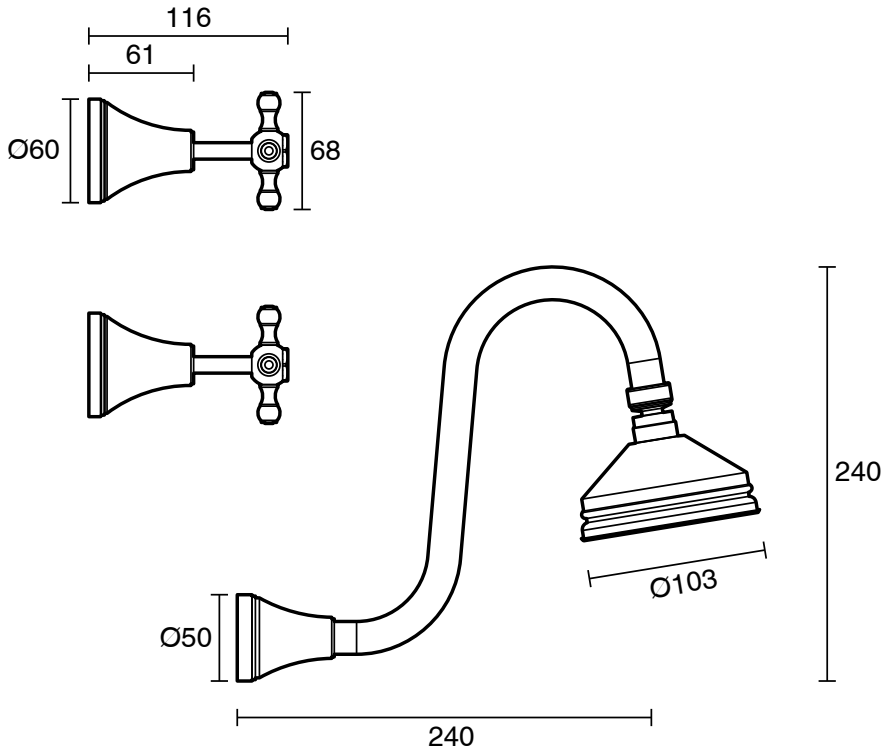

## Kado Era Gooseneck Shower Set Cross Handles Brass Gold (3 Star)

9507552

SPECIFICATIONS	
Recommended Use	Domestic, Hotel & Commercial
Colour	Brass Gold
Finish	Polished
Material	DR Brass
Recommended Pressure Range	150 - 500 kPa
Maximum Continuous Working Temperature	80 deg C
Suitable for Storage Tank Hot Water	Yes
Suitable for Continuous Flow Hot Water	Yes
Suitable for Gravity Feed Hot Water	No
WARRANTY	
Warranty - Domestic Use	10 Years
Spare Parts & Labour	12 Months
<i>Please refer to Warranty Page for full Terms and Conditions</i>	

Dimensions are nominal measurements only.