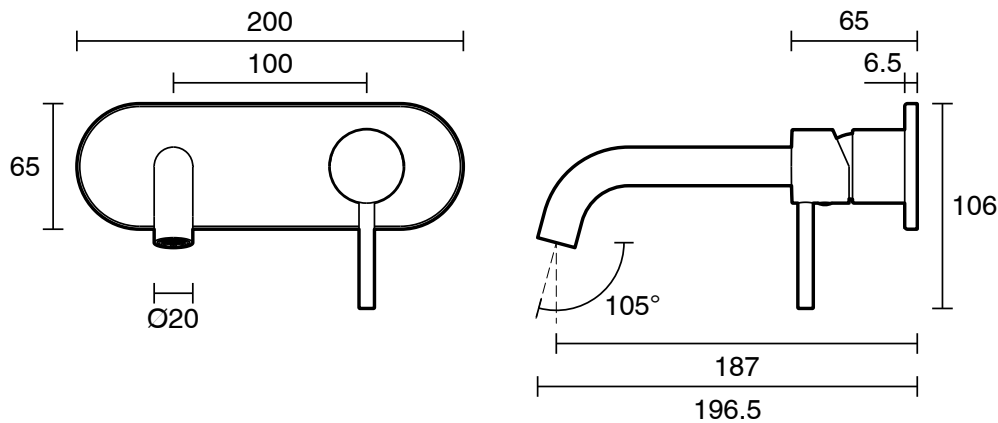

mizu

Mizu Drift Wall Basin/Bath Mixer Set Curve Trimset Matte Black (6 Star)

2267227

SPECIFICATIONS

Recommended Use	Domestic;Commercial;Hotel
Colour Category	Black
Colour Finish	Matte Black
Primary Material	Lead Free Brass
Hot Water Unit Suitability	Storage Tank;Continuous Flow

WARRANTY

Warranty - Domestic Use (Years)	10
Spare Parts & Labour (Years)	1

Please refer to Warranty Page for full Terms and Conditions