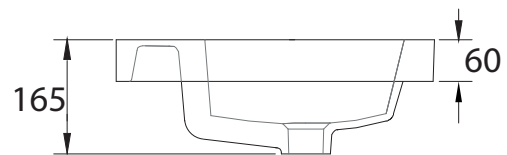

Posh Solus Semi Inset Basin 1 Taphole 540mm x 460mm

SPECIFICATIONS

Recommended Use	Domestic, Hotel & Commercial
Material	Vitreous China
Colour	White
Bowl Capacity	4.6 Litres
Weight	16 kg
Fixing	Waterproof Sealant (not supplied)
Taphole Configuration	1 Taphole
Overflow Configuration	Overflow
Waste Size	32x40mm
Plug & Waste	Sold Separately
Tapware	Sold Separately

WARRANTY

Warranty - Domestic Use	7 Years
Spare Parts & Labour	12 Months

Please refer to Warranty Page for full Terms and Conditions

Reece Code: 9505386

Dimensions are nominal measurements only.

Disclaimer: Products in this specification manual must by regulation be installed by licensed and registered trade people. The manufacturer/distributor reserves the right to vary specifications or delete models from their range without prior notification. Dimensions are nominal measurements only. Dimensions and set-outs listed are correct at time of publication however the manufacturer/distributor takes no responsibility for printing errors.