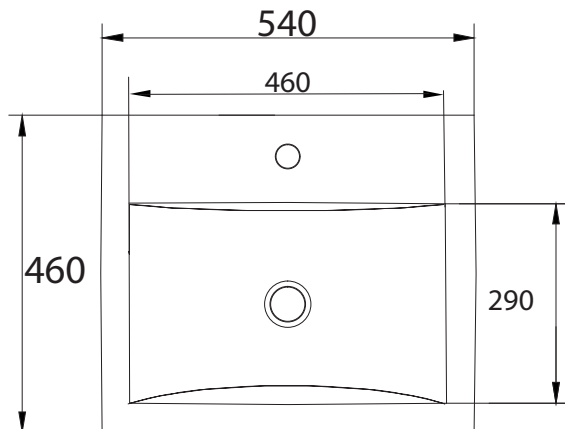

Posh Solus Semi Inset Basin 1 Taphole 540mm x 460mm

SPECIFICATIONS

Recommended Use	Domestic, Hotel & Commercial
Material	Vitreous China
Colour	White
Bowl Capacity	4.6 Litres
Weight	16 kg
Fixing	Waterproof Sealant (not supplied)
Taphole Configuration	1 Taphole
Overflow Configuration	Overflow
Waste Size	32x40mm
Plug & Waste	Sold Separately
Tapware	Sold Separately

WARRANTY

Warranty - Domestic Use	7 Years
Spare Parts & Labour	12 Months

Please refer to Warranty Page for full Terms and Conditions

Reece Code: 9505386

Dimensions are nominal measurements only.

Disclaimer: Products in this specification manual must by regulation be installed by licensed and registered trade people. The manufacturer/distributor reserves the right to vary specifications or delete models from their range without prior notification. Dimensions are nominal measurements only. Dimensions and set-outs listed are correct at time of publication however the manufacturer/distributor takes no responsibility for printing errors.