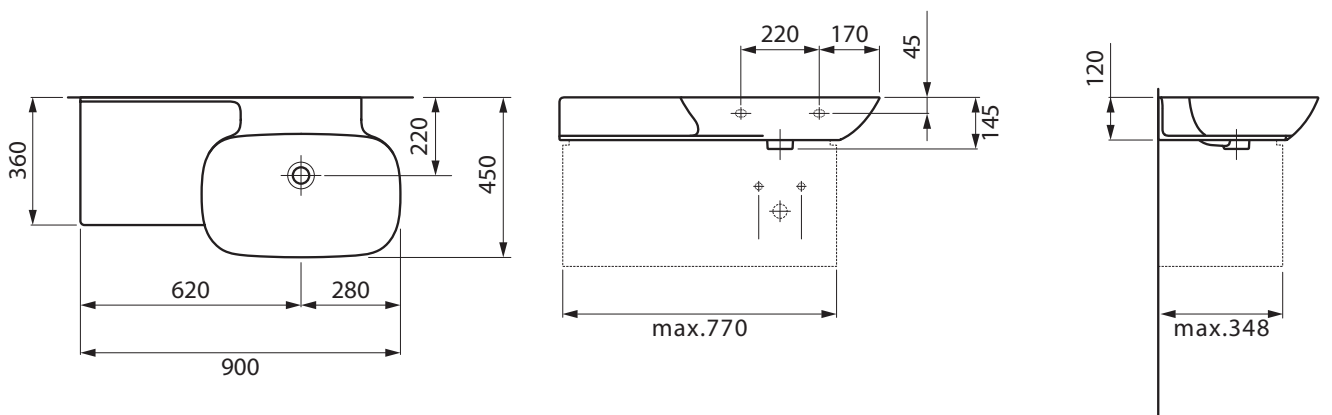

Laufen Ino Wall Basin with Shelf Right Hand Bowl with Overflow No Taphole 900mm White

SPECIFICATIONS

Recommended Use	Domestic, Hotel & Commercial
Material	Saphirkeramic
Colour	White
Bowl Capacity	6.0 Litres
Weight	14.5kg
Fixing	Fixing Bolts (not included) Waterproof Flexible Sealant (not included)
Taphole Configuration	No Taphole
Overflow Configuration	Overflow
Waste Size	Suits 32x40mm Overflow Waste
Plug & Waste	Sold Separately
Tapware	Sold Separately

WARRANTY

Warranty - Domestic Use	15 Years
Spare Parts & Labour	12 Months

Please refer to Warranty Page for full Terms and Conditions

Dimensions are nominal measurements only.

Disclaimer: Products in this specification manual must by regulation be installed by licensed and registered trade people. The manufacturer/distributor reserves the right to vary specifications or delete models from their range without prior notification. Dimensions are nominal measurements only. Dimensions and set-outs listed are correct at time of publication however the manufacturer/distributor takes no responsibility for printing errors.

Published 20/12/2017

To see the complete Laufen range go to www.reece.com.au/bathrooms