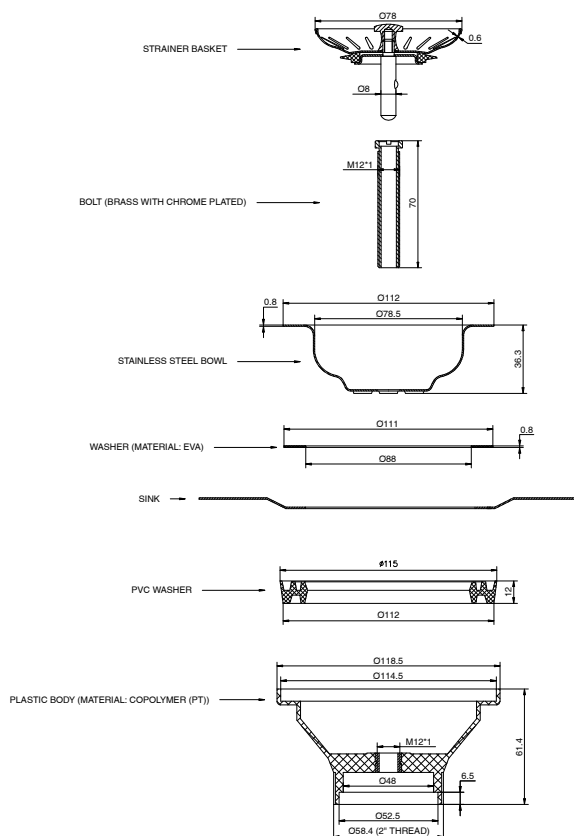

Memo Basket Plug & Waste 90mm x 50mm (Suits All Sinks) Nickel

9511982

SPECIFICATIONS

Recommended Use	Domestic, Hotel & Commercial
Material	Stainless Steel (304 Grade)
Colour	Nickel
Finish	Satin
Size	90mm x 50mm
Suitable for	This waste is suitable for a variety of different sink materials, including fireclay, granite, and stainless steel

WARRANTY

Replacement Only - Domestic Use	12 Months

Please refer to Warranty Page for full Terms and Conditions

Dimensions are nominal measurements only.

CLEANING RECOMMENDATIONS:

We recommend using a soft cloth or moist sponge with soapy water or mild detergent. Rinse with clean water, towel dry after cleaning. Clean regularly to protect surface finish. Do not use chemical or abrasive cleaners, avoid using a scrubbing brush or scourer sponge to clean. A soft brush can be used for hard to reach places. Damage caused by any improper treatment is not covered by the product warranty. Refer to Warranty Conditions.

Disclaimer: Products in this specification manual must by regulation be installed by licensed and registered trade people. The manufacturer/distributor reserves the right to vary specifications or delete models from their range without prior notification. Dimensions are nominal measurements only. Dimensions and set-outs listed are correct at time of publication however the manufacturer/distributor takes no responsibility for printing errors.

Published 07/06/2023

To see the complete Memo range go to www.reece.com.au