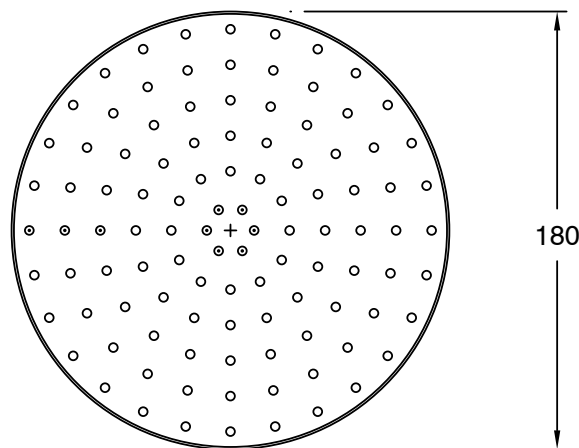

Milli Mood Edit Shower Head 180mm PVD Brushed Bronze (3 Star)

9511097

SPECIFICATIONS	
Recommended Use	Domestic;Hotel;Commercial
Colour Finish	Brushed Bronze
Primary Material	Brass
Recommended Pressure Range	150 - 500 kPa as per AS3500
Max Continuous Working Temperature (deg C)	65
Min Continuous Working Temperature (deg C)	5
Hot Water Unit Suitability	Storage Tank;Continuous Flow
WARRANTY	
Warranty - Domestic Use (Years)	15
Spare Parts & Labour (Years)	1
<i>Please refer to Warranty Page for full Terms and Conditions</i>	