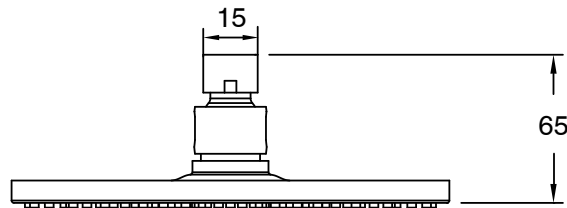

Milli Mood Edit Shower Head 180mm PVD Brushed Bronze (3 Star)

9511097

SPECIFICATIONS	
Recommended Use	Domestic;Hotel;Commercial
Colour Finish	Brushed Bronze
Primary Material	Brass
Recommended Pressure Range	150 - 500 kPa as per AS3500
Max Continuous Working Temperature (deg C)	65
Min Continuous Working Temperature (deg C)	5
Hot Water Unit Suitability	Storage Tank;Continuous Flow
WARRANTY	
Warranty - Domestic Use (Years)	15
Spare Parts & Labour (Years)	1
<i>Please refer to Warranty Page for full Terms and Conditions</i>	