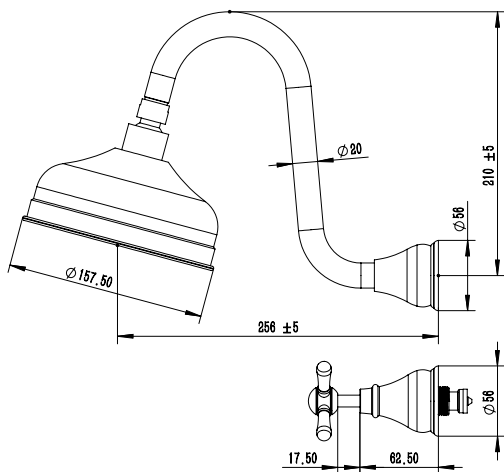

Milli Monument Edit Gooseneck Shower Set Cross Handles Brushed Gold (3 Star)

2266286

SPECIFICATIONS

Recommended Use	Domestic, Hotel & Commercial
Colour	Brushed Gold
Material	DR Brass
Recommended Pressure Range	150 - 500 kPa
Maximum Continuous Working Temperature	80 deg C
Suitable for Storage Tank Hot Water	Yes
Suitable for Continuous Flow Hot Water	Yes
Suitable for Gravity Feed Hot Water	No

WARRANTY

Warranty - Domestic Use	15 Years
Spare Parts & Labour	12 Months

Please refer to Warranty Page for full Terms and Conditions

Dimensions are nominal measurements only.

CLEANING RECOMMENDATIONS:

We recommend the use of soapy water or approved cleaners. This product should not be cleaned with abrasive materials. Damage caused by any improper treatment is not covered by the product warranty. Refer to Warranty Conditions

Disclaimer: Products in this specification manual must by regulation be installed by licensed and registered trade people. The manufacturer/distributor reserves the right to vary specifications or delete models from their range without prior notification. Dimensions are nominal measurements only. Dimensions and set-outs listed are correct at time of publication however the manufacturer/distributor takes no responsibility for printing errors.

Published 12/10/2023

To see the complete Milli range go to www.reece.com.au